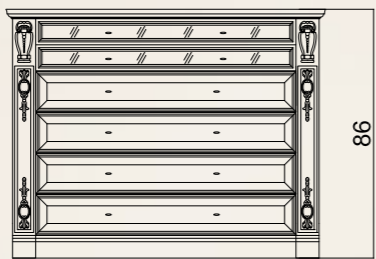

-tavolino da caffè-

Struttura di base  
noce laccato nero

CONTEMPORARY ATMOSPHERE  
for RESIDENTIAL and HOSPITALITY

Modenese Interiors tailor-made  
WALK-IN CLOSETS  
are exclusive rooms where  
distinguished taste and functionality  
intermingle effortlessly