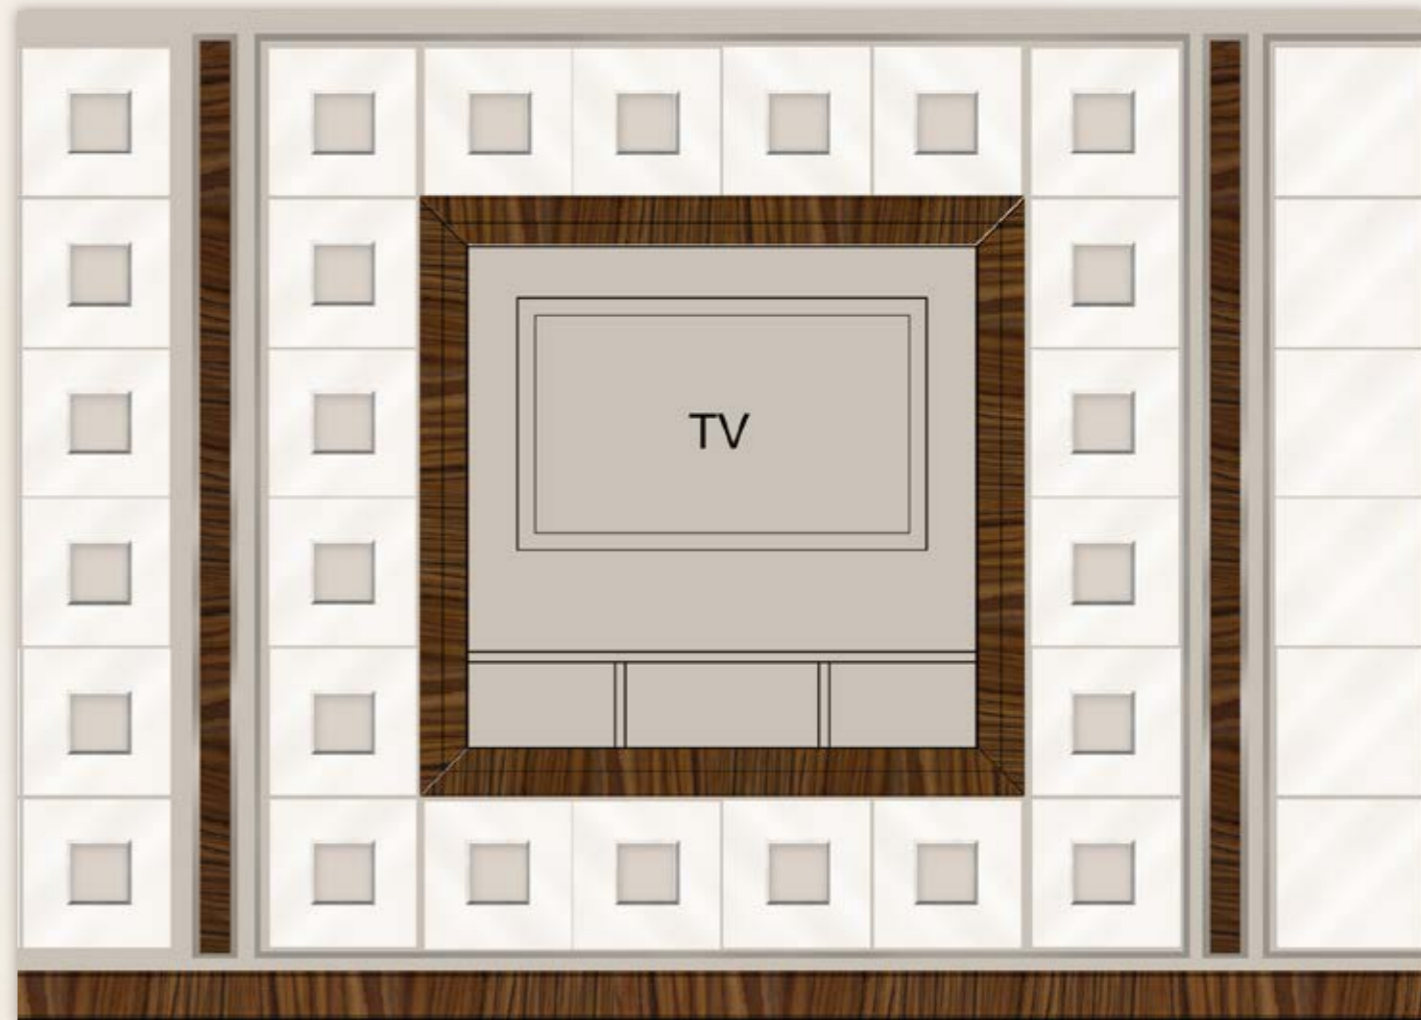

-tavolino da caffè-

Struttura di base  
noce laccato nero

CONTEMPORARY ATMOSPHERE  
for RESIDENTIAL and HOSPITALITY

Modenese Interiors tailor-made  
WALK-IN CLOSETS  
are exclusive rooms where  
distinguished taste and functionality  
intermingle effortlessly