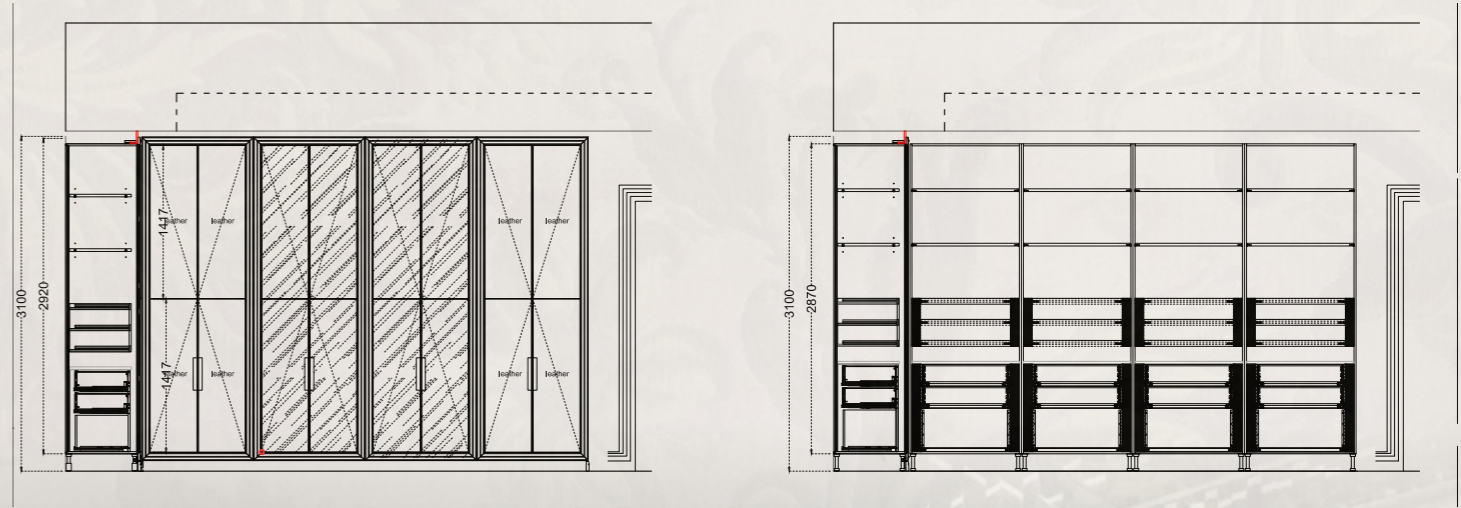

-tavolino da caffè-

Struttura di base  
noce laccato nero

CONTEMPORARY ATMOSPHERE  
for RESIDENTIAL and HOSPITALITY

Modenese Interiors tailor-made  
WALK-IN CLOSETS  
are exclusive rooms where  
distinguished taste and functionality  
intermingle effortlessly