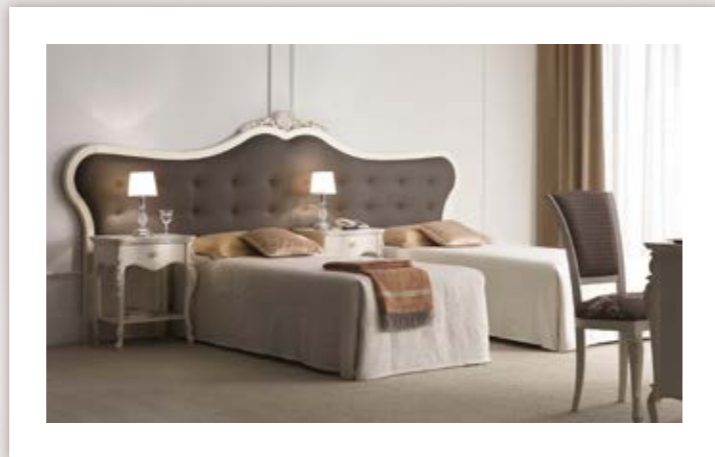

-tavolino da caffè-

Struttura di base  
noce laccato nero

CONTEMPORARY ATMOSPHERE  
for RESIDENTIAL and HOSPITALITY

Modenese Interiors tailor-made  
WALK-IN CLOSETS  
are exclusive rooms where  
distinguished taste and functionality  
intermingle effortlessly