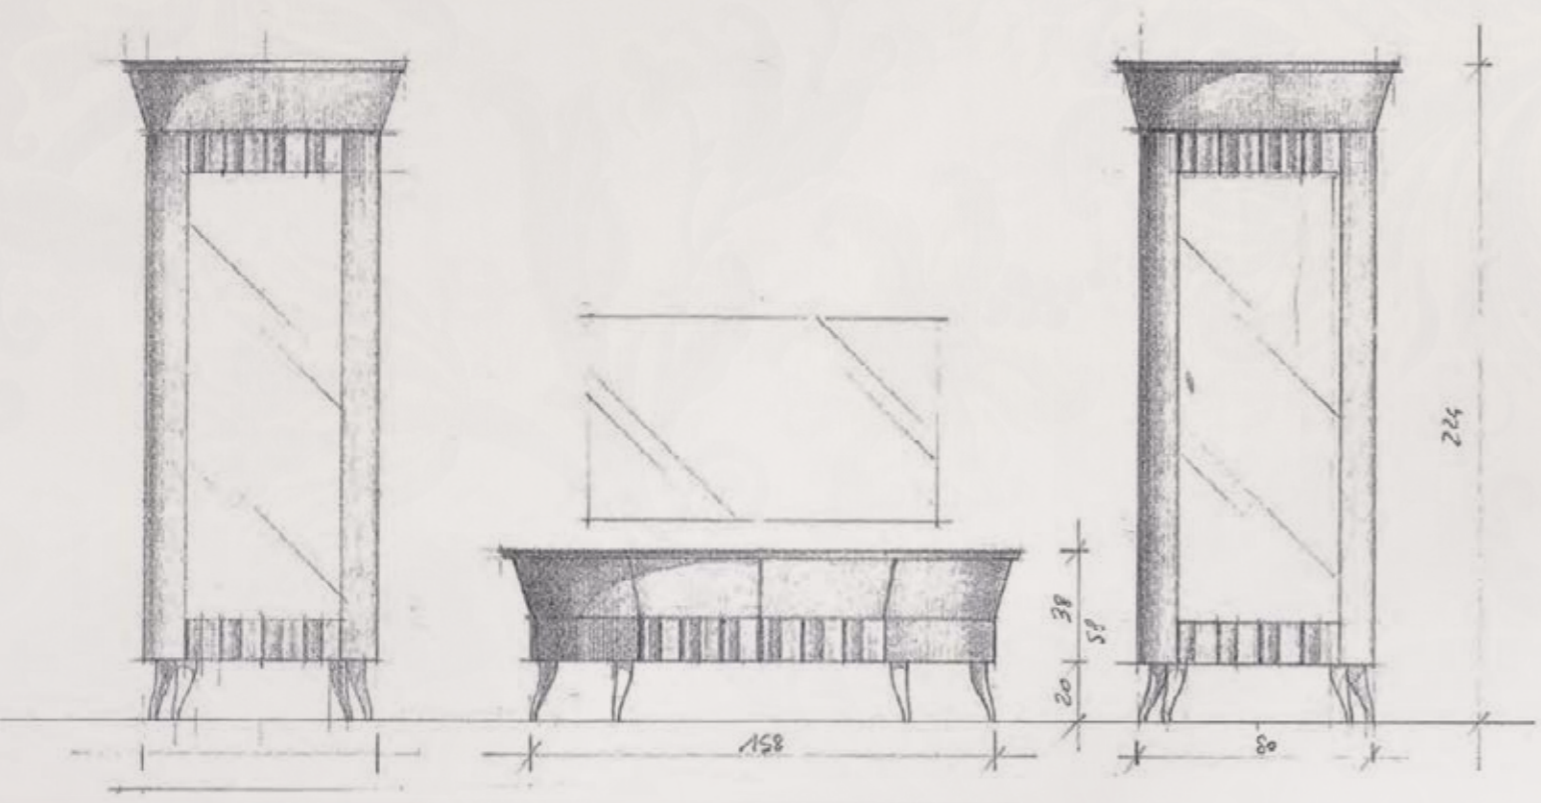

-tavolino da caffè-

Struttura di base  
noce laccato nero

CONTEMPORARY ATMOSPHERE  
for RESIDENTIAL and HOSPITALITY

Modenese Interiors tailor-made  
WALK-IN CLOSETS  
are exclusive rooms where  
distinguished taste and functionality  
intermingle effortlessly