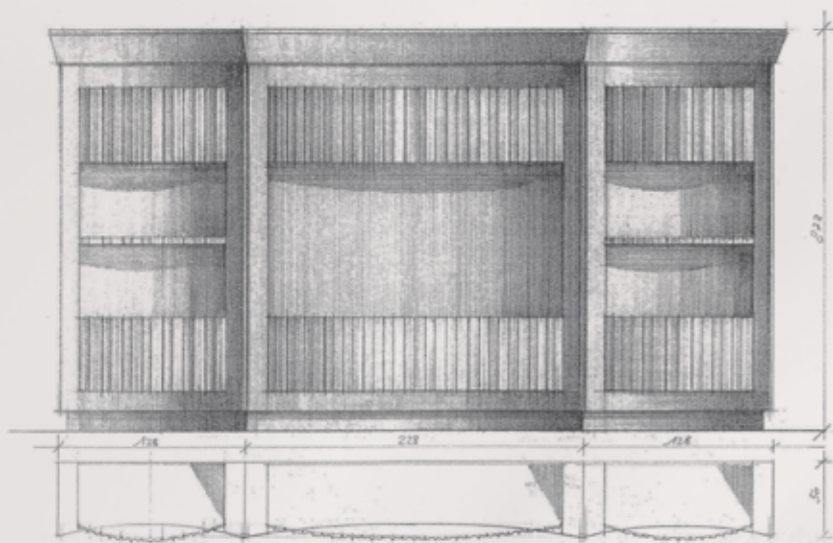

-tavolino da caffè-

Struttura di base  
noce laccato nero

CONTEMPORARY ATMOSPHERE  
for RESIDENTIAL and HOSPITALITY

Modenese Interiors tailor-made  
WALK-IN CLOSETS  
are exclusive rooms where  
distinguished taste and functionality  
intermingle effortlessly