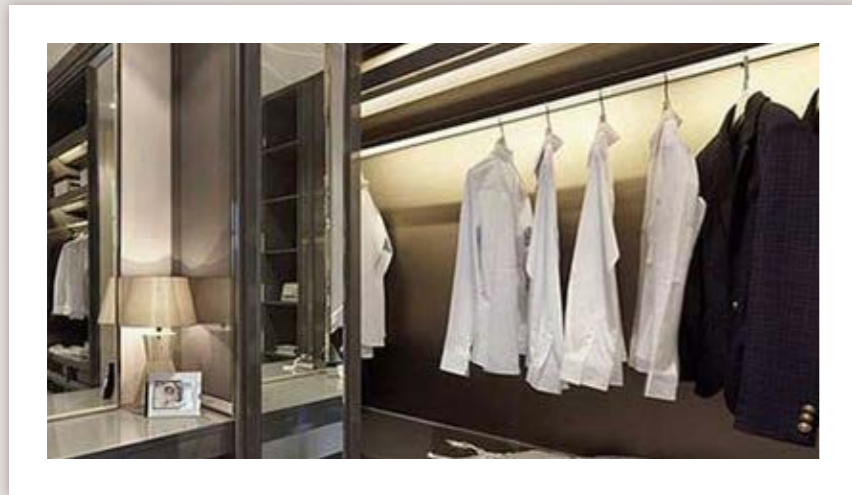

-tavolino da caffè-

Struttura di base  
noce laccato nero

CONTEMPORARY ATMOSPHERE  
for RESIDENTIAL and HOSPITALITY

Modenese Interiors tailor-made  
WALK-IN CLOSETS  
are exclusive rooms where  
distinguished taste and functionality  
intermingle effortlessly