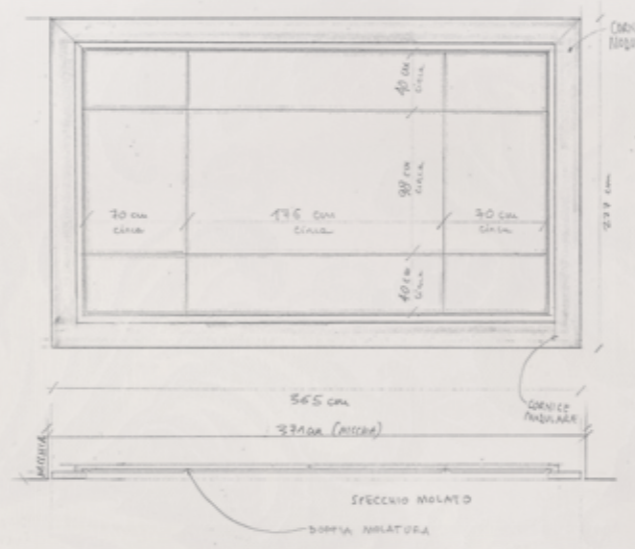

-tavolino da caffè-

Struttura di base  
noce laccato nero

CONTEMPORARY ATMOSPHERE  
for RESIDENTIAL and HOSPITALITY

Modenese Interiors tailor-made  
WALK-IN CLOSETS  
are exclusive rooms where  
distinguished taste and functionality  
intermingle effortlessly