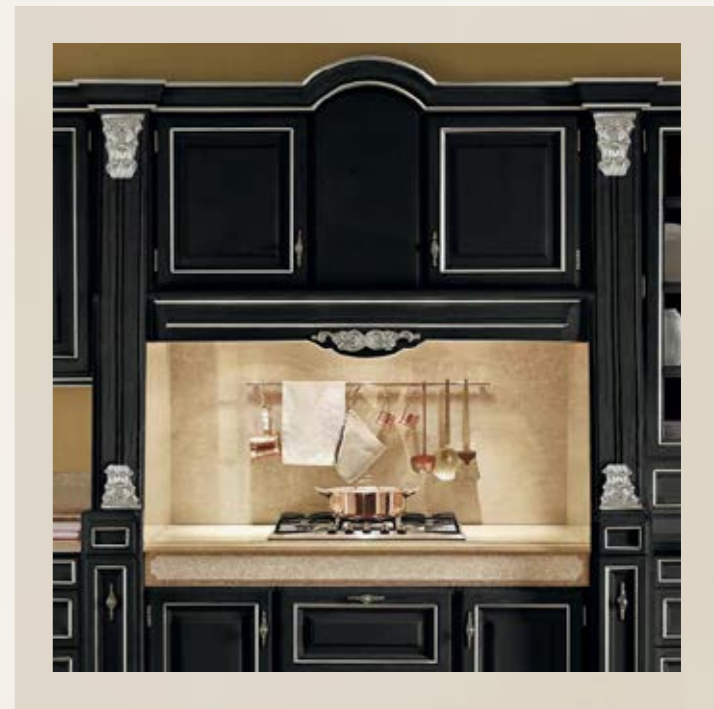

From high-end  
MATERIAL SELECTION  
to final fit out installation

Tailor-made PROJECTS for your dream  
BESPOKE KITCHEN

Custom-made kitchens that reflect  
your personality and YOUR STYLE

Every single detail contributes  
for the TOP NOTCH  
ITALIAN QUALITY

-tavolino da caffè-

Struttura di base  
noce laccato nero

CONTEMPORARY ATMOSPHERE  
for RESIDENTIAL and HOSPITALITY

Modenese Interiors tailor-made  
WALK-IN CLOSETS  
are exclusive rooms where  
distinguished taste and functionality  
intermingle effortlessly