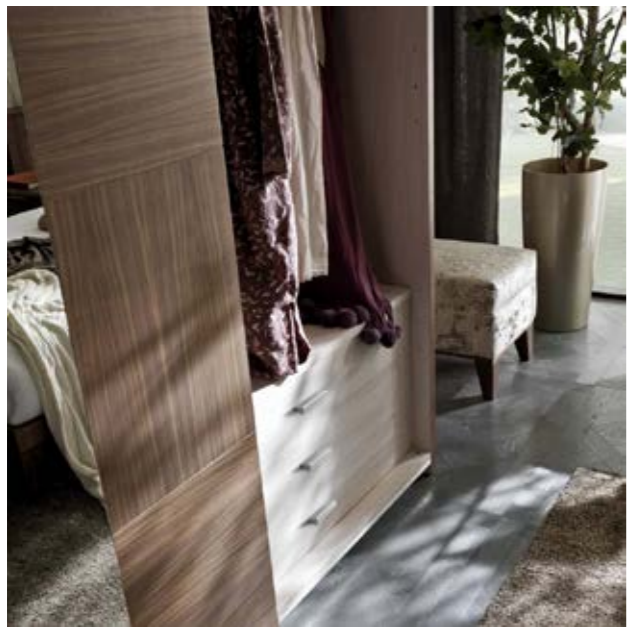

-tavolino da caffè-

Struttura di base  
noce laccato nero

CONTEMPORARY ATMOSPHERE  
for RESIDENTIAL and HOSPITALITY

Modenese Interiors tailor-made  
WALK-IN CLOSETS  
are exclusive rooms where  
distinguished taste and functionality  
intermingle effortlessly