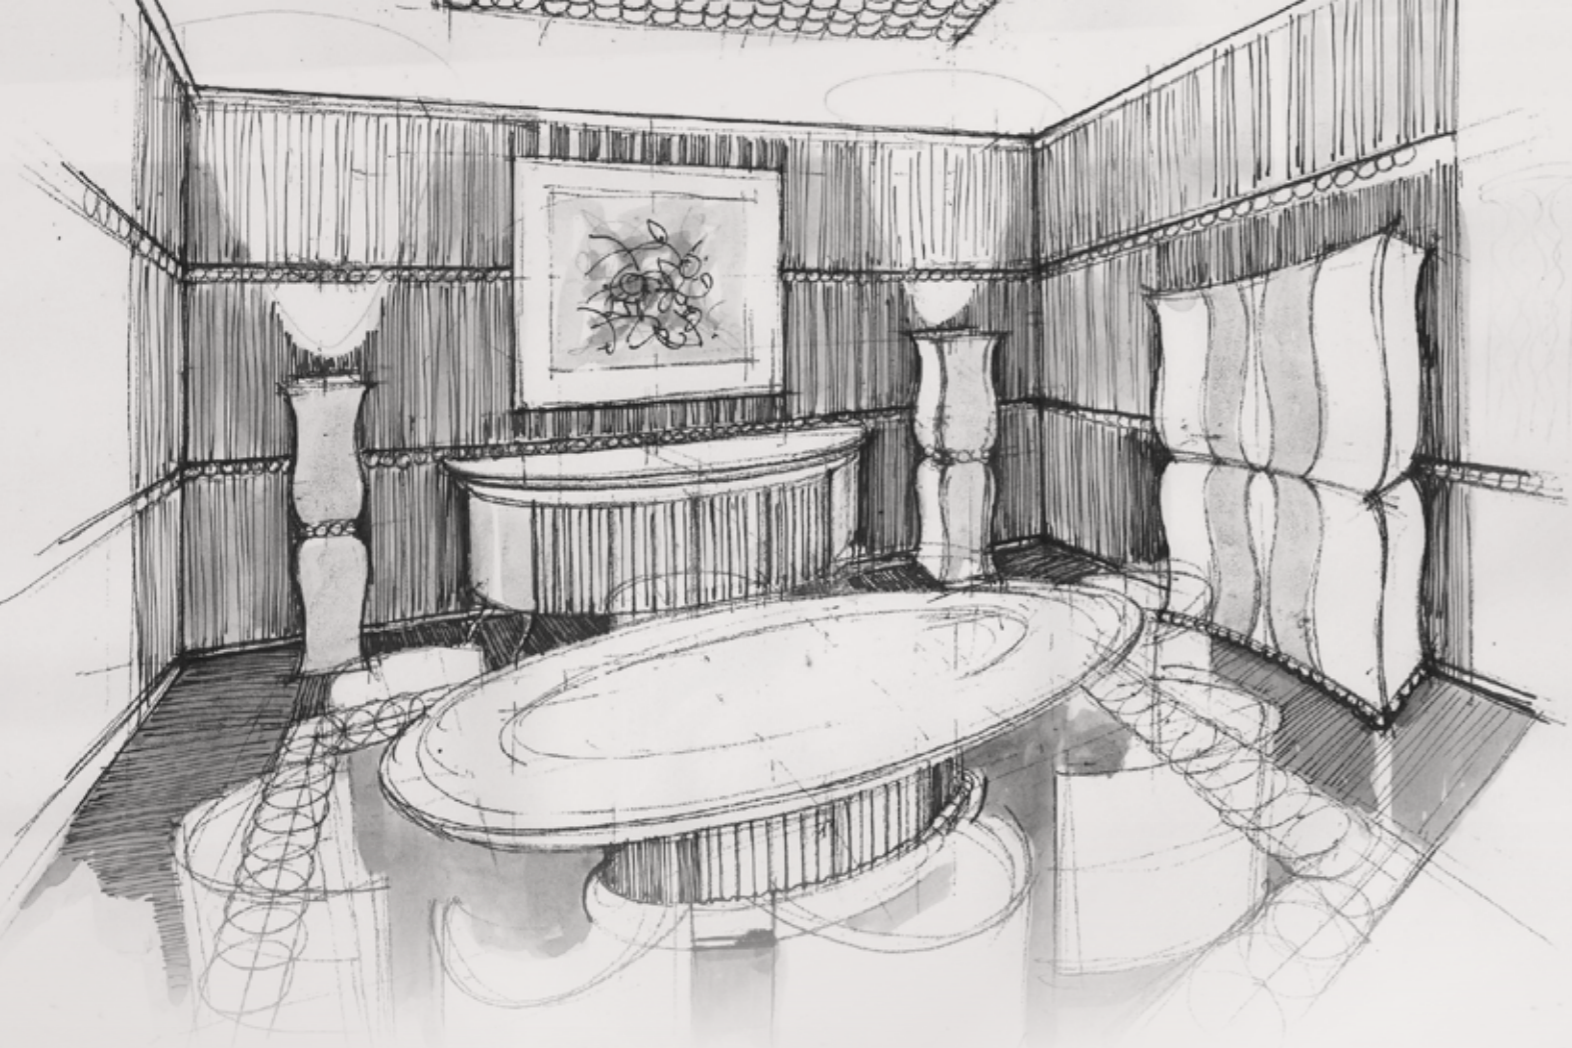

-tavolino da caffè-

Struttura di base  
noce laccato nero

CONTEMPORARY ATMOSPHERE  
for RESIDENTIAL and HOSPITALITY

Modenese Interiors tailor-made  
WALK-IN CLOSETS  
are exclusive rooms where  
distinguished taste and functionality  
intermingle effortlessly