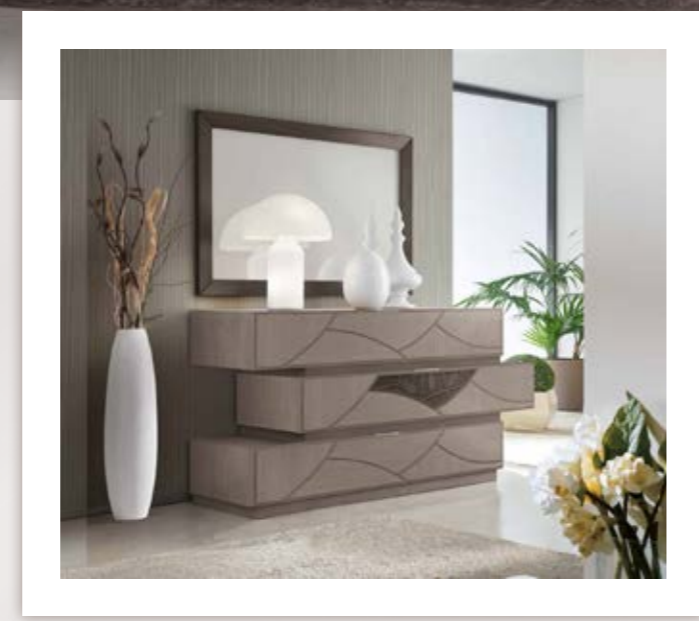

-tavolino da caffè-

Struttura di base  
noce laccato nero

CONTEMPORARY ATMOSPHERE  
for RESIDENTIAL and HOSPITALITY

Modenese Interiors tailor-made  
WALK-IN CLOSETS  
are exclusive rooms where  
distinguished taste and functionality  
intermingle effortlessly