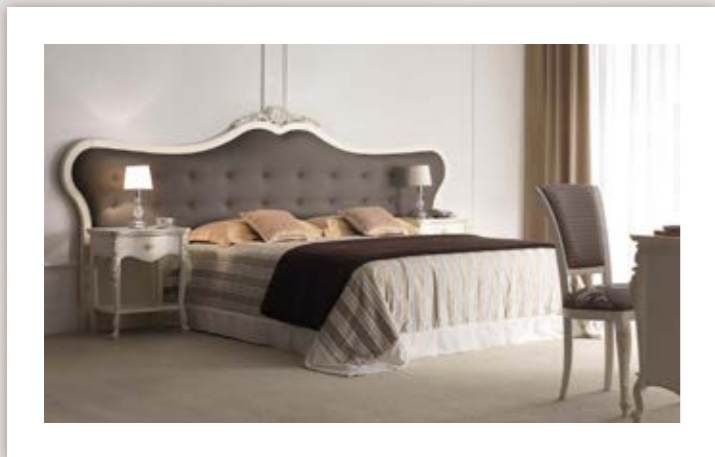

-tavolino da caffè-

Struttura di base  
noce laccato nero

CONTEMPORARY ATMOSPHERE  
for RESIDENTIAL and HOSPITALITY

Modenese Interiors tailor-made  
WALK-IN CLOSETS  
are exclusive rooms where  
distinguished taste and functionality  
intermingle effortlessly