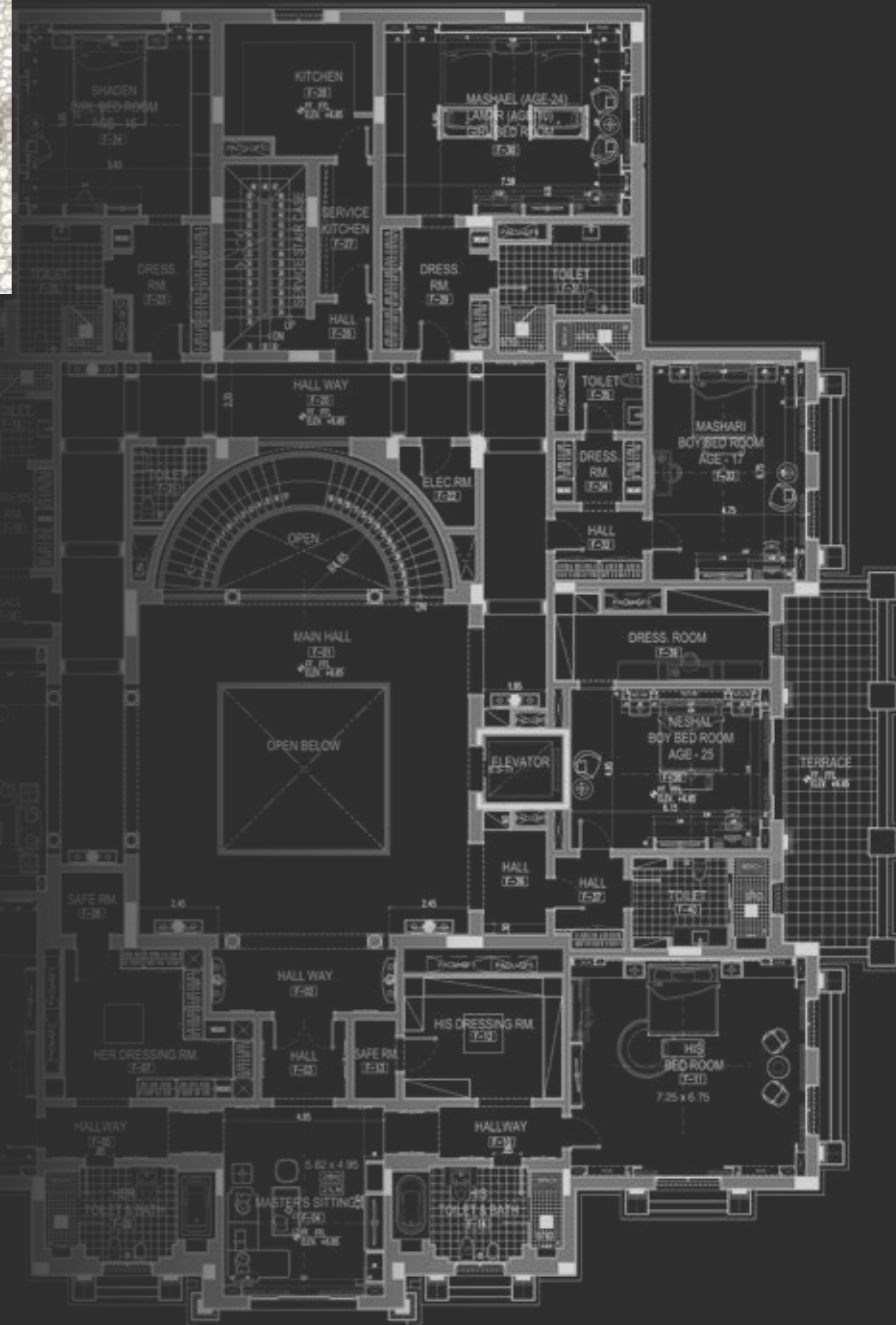

From high-end
MATERIAL SELECTION
to final fit out installation