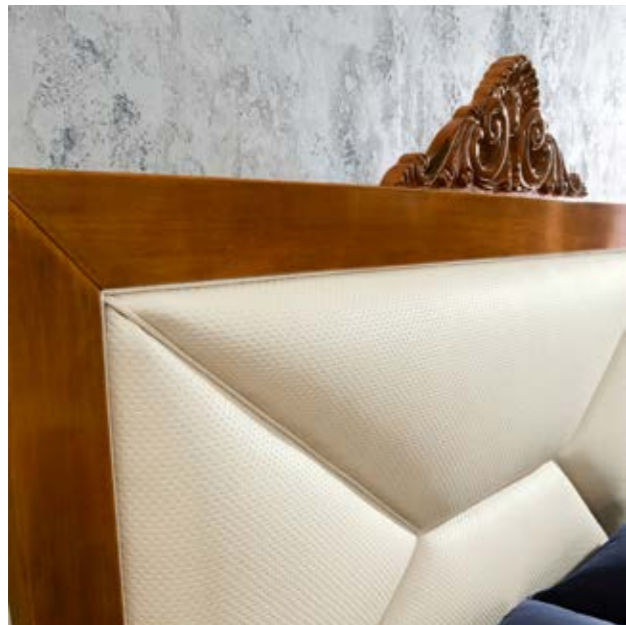

-tavolino da caffè-

Struttura di base  
noce laccato nero

CONTEMPORARY ATMOSPHERE  
for RESIDENTIAL and HOSPITALITY

Modenese Interiors tailor-made  
WALK-IN CLOSETS  
are exclusive rooms where  
distinguished taste and functionality  
intermingle effortlessly