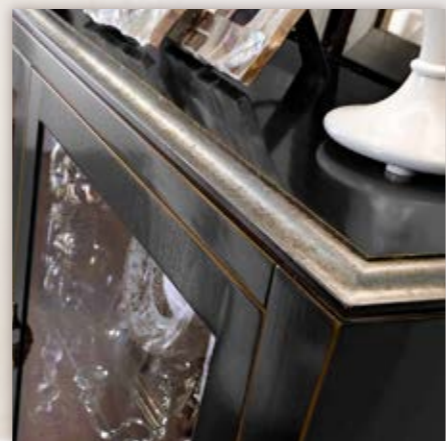

-tavolino da caffè-

Struttura di base  
noce laccato nero

CONTEMPORARY ATMOSPHERE  
for RESIDENTIAL and HOSPITALITY

Modenese Interiors tailor-made  
WALK-IN CLOSETS  
are exclusive rooms where  
distinguished taste and functionality  
intermingle effortlessly