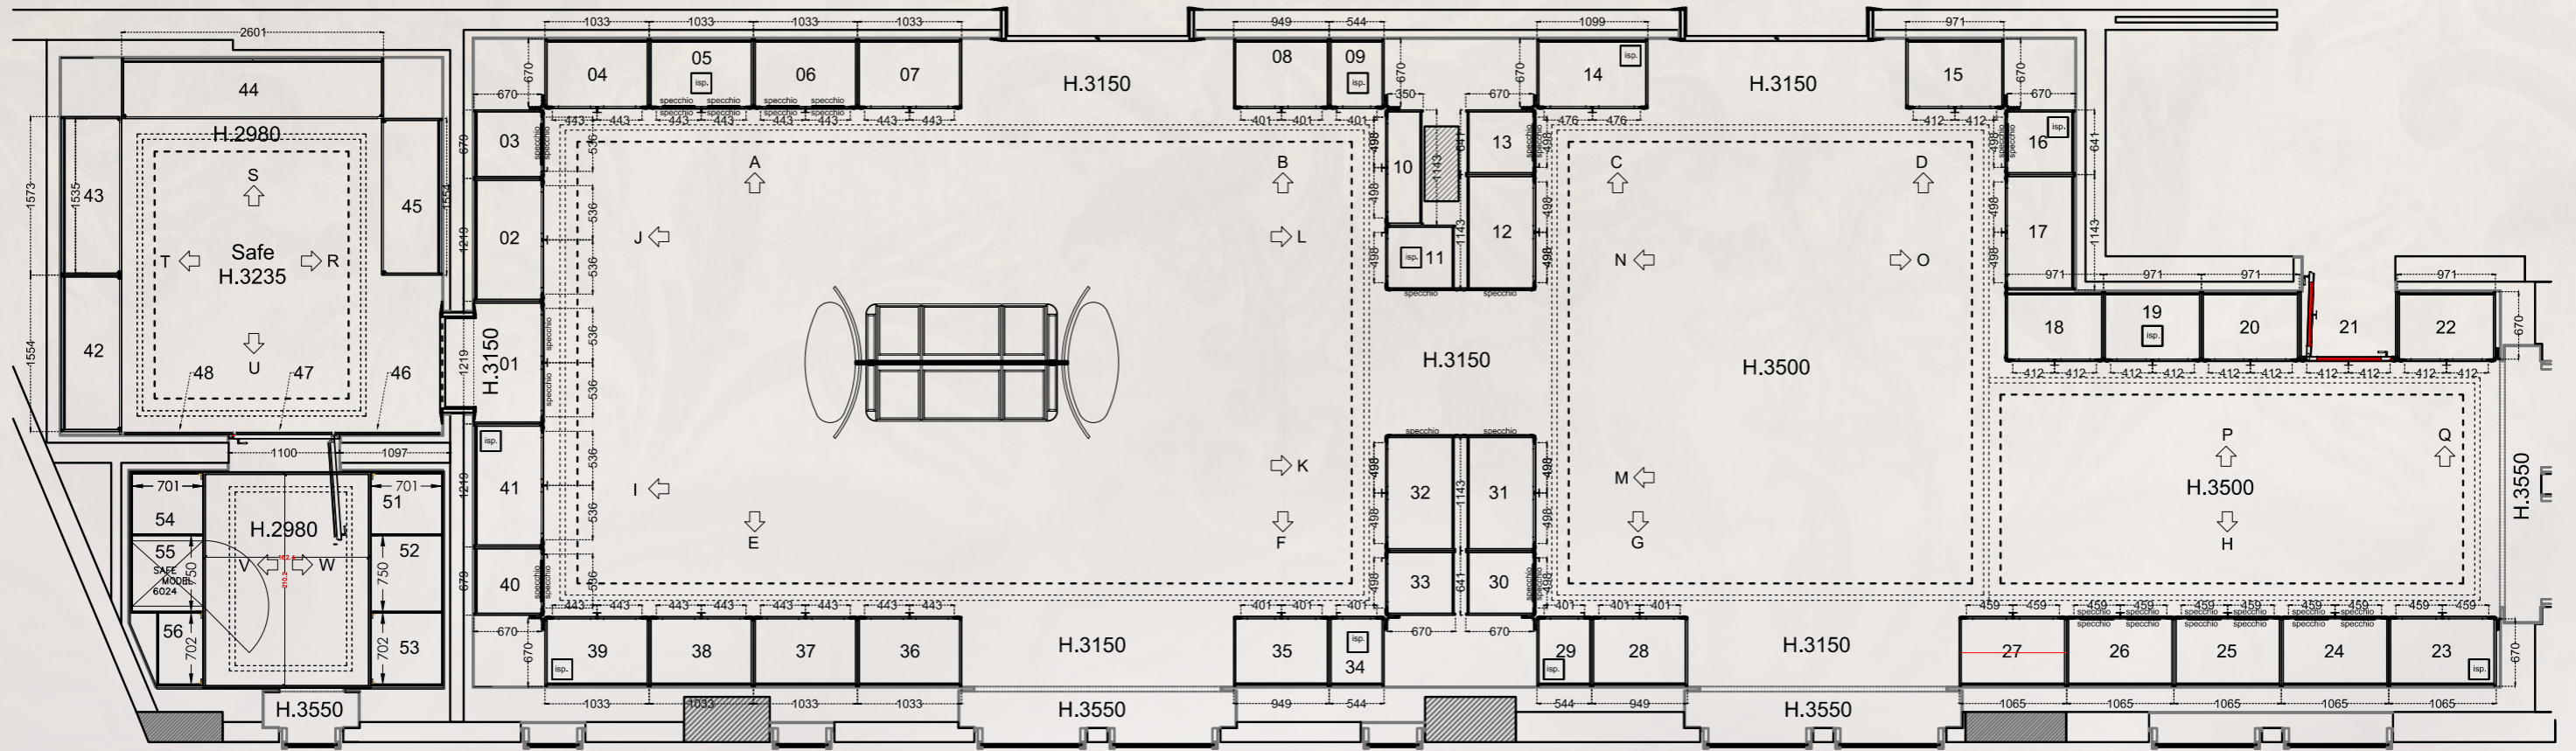

-tavolino da caffè-

Struttura di base  
noce laccato nero

CONTEMPORARY ATMOSPHERE  
for RESIDENTIAL and HOSPITALITY

Modenese Interiors tailor-made  
WALK-IN CLOSETS  
are exclusive rooms where  
distinguished taste and functionality  
intermingle effortlessly