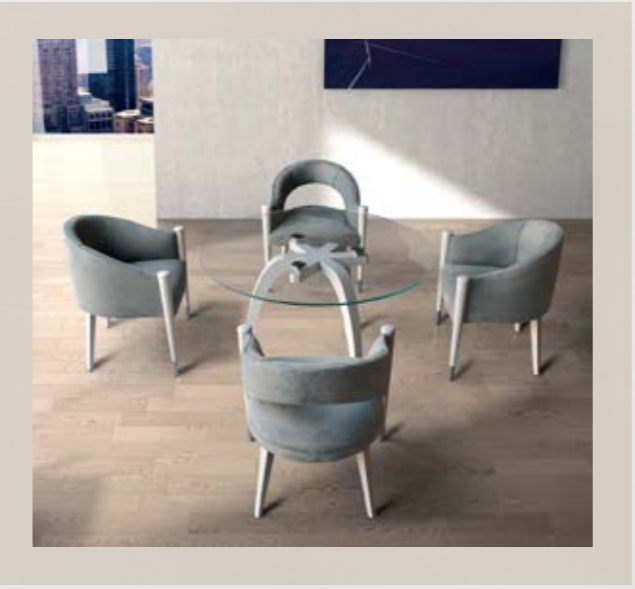

-tavolino da caffè-

Struttura di base  
noce laccato nero

CONTEMPORARY ATMOSPHERE  
for RESIDENTIAL and HOSPITALITY

Modenese Interiors tailor-made  
WALK-IN CLOSETS  
are exclusive rooms where  
distinguished taste and functionality  
intermingle effortlessly