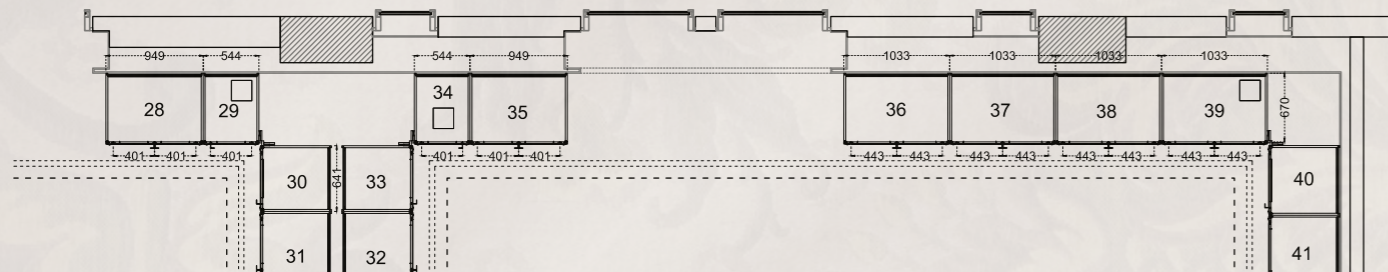

-tavolino da caffè-

Struttura di base  
noce laccato nero

CONTEMPORARY ATMOSPHERE  
for RESIDENTIAL and HOSPITALITY

Modenese Interiors tailor-made  
WALK-IN CLOSETS  
are exclusive rooms where  
distinguished taste and functionality  
intermingle effortlessly