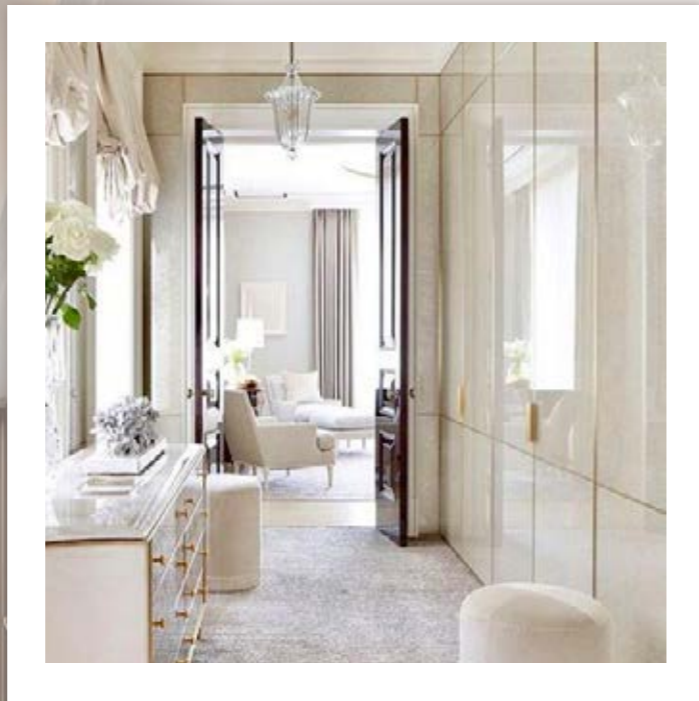

-tavolino da caffè-

Struttura di base  
noce laccato nero

CONTEMPORARY ATMOSPHERE  
for RESIDENTIAL and HOSPITALITY

Modenese Interiors tailor-made  
WALK-IN CLOSETS  
are exclusive rooms where  
distinguished taste and functionality  
intermingle effortlessly

Full solution  
for your VANITY  
and BEAUTY

Our team guarantees an absolute professionalism and the highest competence in  
**RESIDENTIAL PROJECTS**  
Fall into the reverie... and let us make it true!