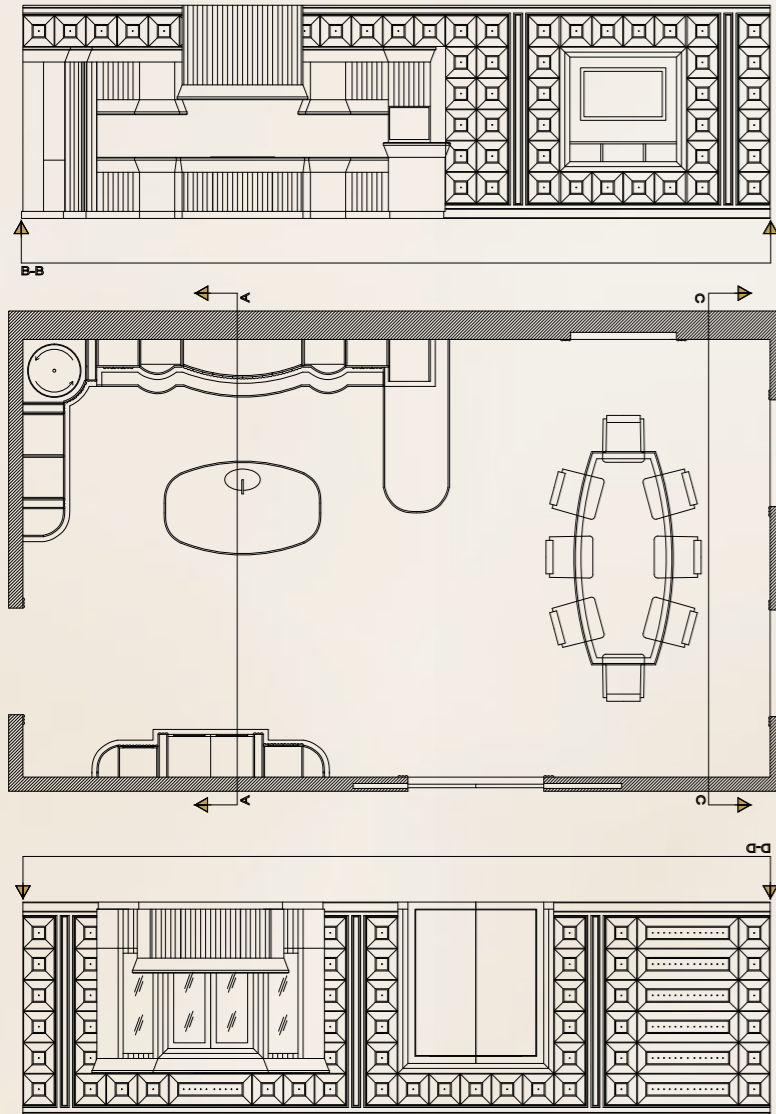

Tailor-made PROJECTS for your dream
BESPOKE KITCHEN