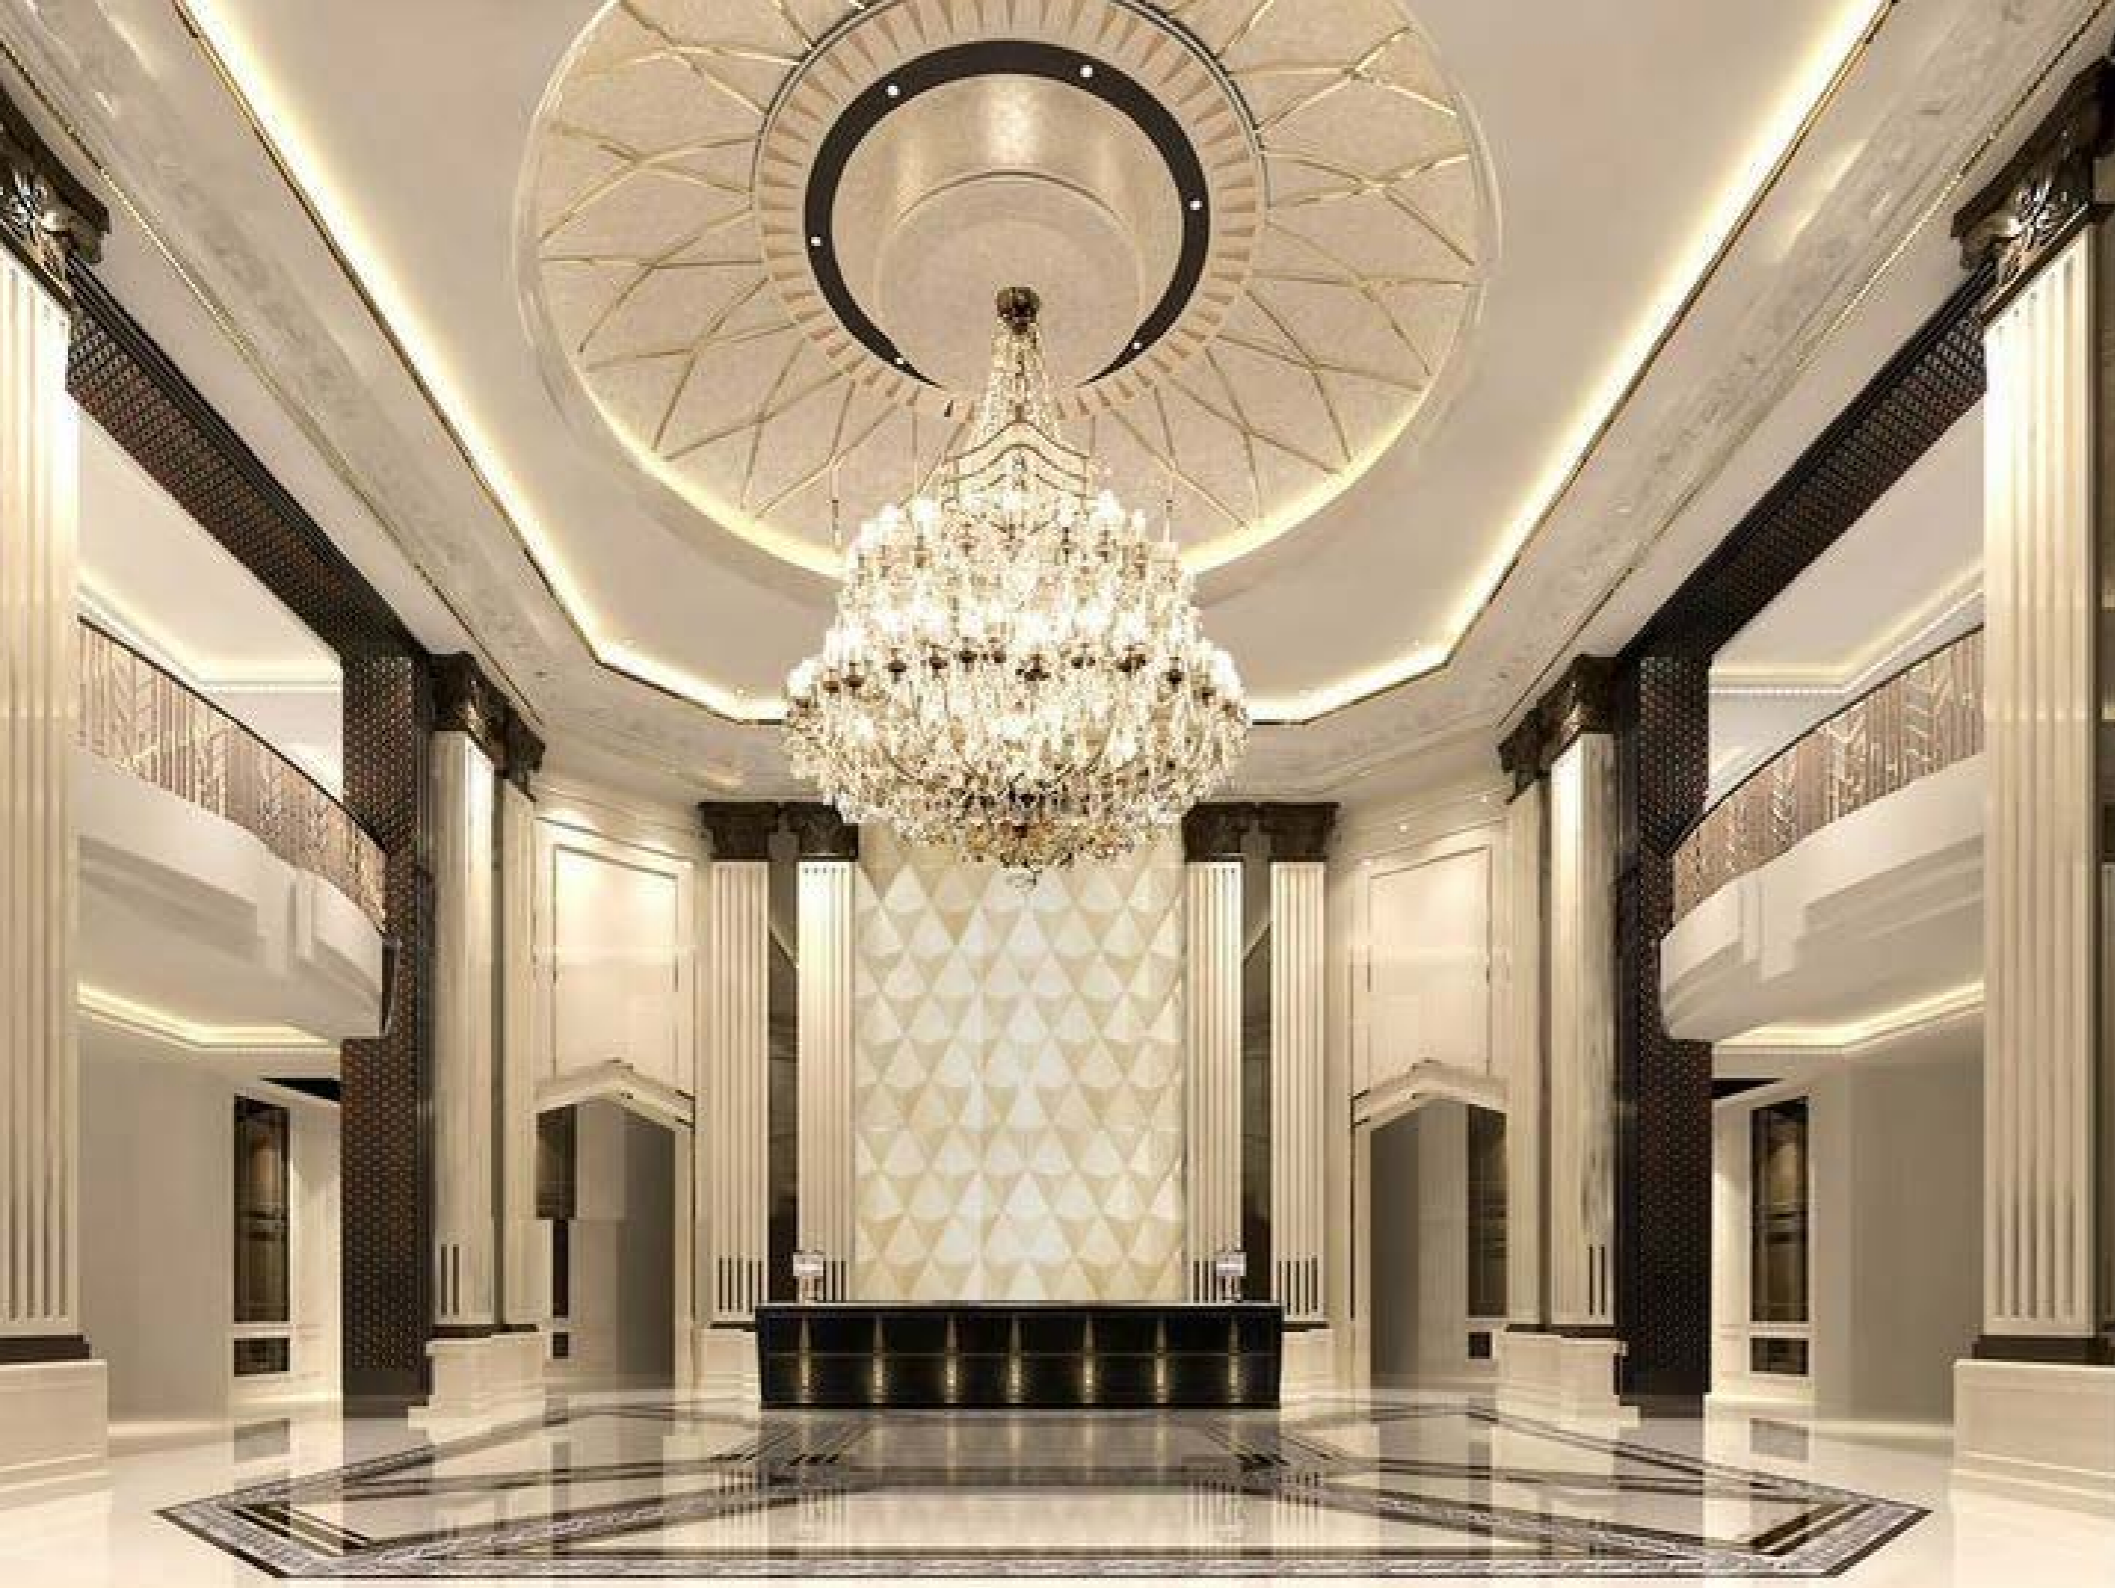

V.I.P. HALLS AND PRESIDENTIAL SUITES
We fit out the best hotels of the world