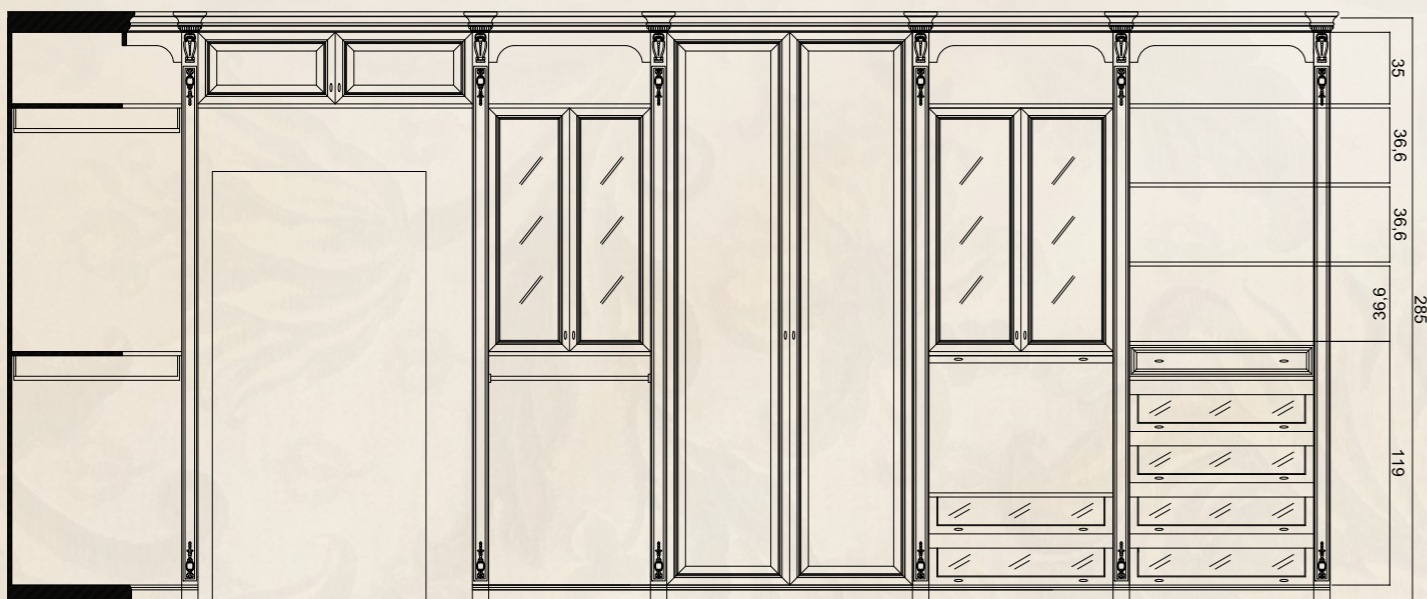

-tavolino da caffè-

Struttura di base  
noce laccato nero

CONTEMPORARY ATMOSPHERE  
for RESIDENTIAL and HOSPITALITY

Modenese Interiors tailor-made  
WALK-IN CLOSETS  
are exclusive rooms where  
distinguished taste and functionality  
intermingle effortlessly