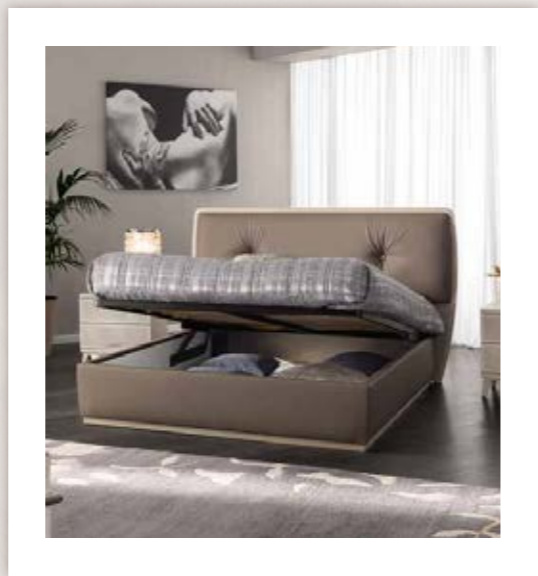

-tavolino da caffè-

Struttura di base  
noce laccato nero

CONTEMPORARY ATMOSPHERE  
for RESIDENTIAL and HOSPITALITY

Modenese Interiors tailor-made  
WALK-IN CLOSETS  
are exclusive rooms where  
distinguished taste and functionality  
intermingle effortlessly