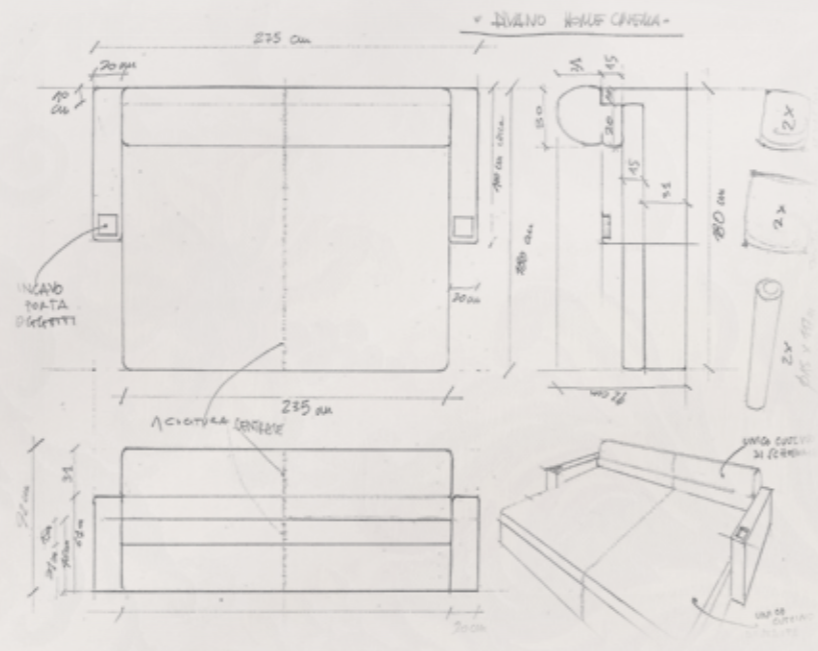

-tavolino da caffè-

Struttura di base  
noce laccato nero

CONTEMPORARY ATMOSPHERE  
for RESIDENTIAL and HOSPITALITY

Modenese Interiors tailor-made  
WALK-IN CLOSETS  
are exclusive rooms where  
distinguished taste and functionality  
intermingle effortlessly