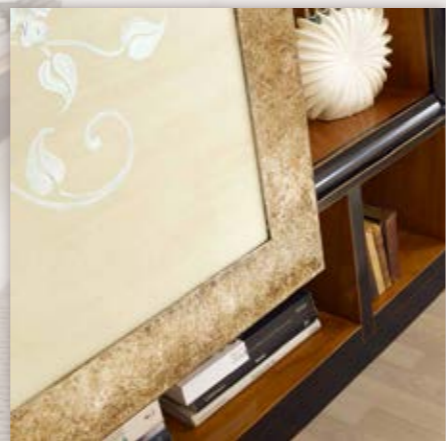

-tavolino da caffè-

Struttura di base  
noce laccato nero

CONTEMPORARY ATMOSPHERE  
for RESIDENTIAL and HOSPITALITY

Modenese Interiors tailor-made  
WALK-IN CLOSETS  
are exclusive rooms where  
distinguished taste and functionality  
intermingle effortlessly