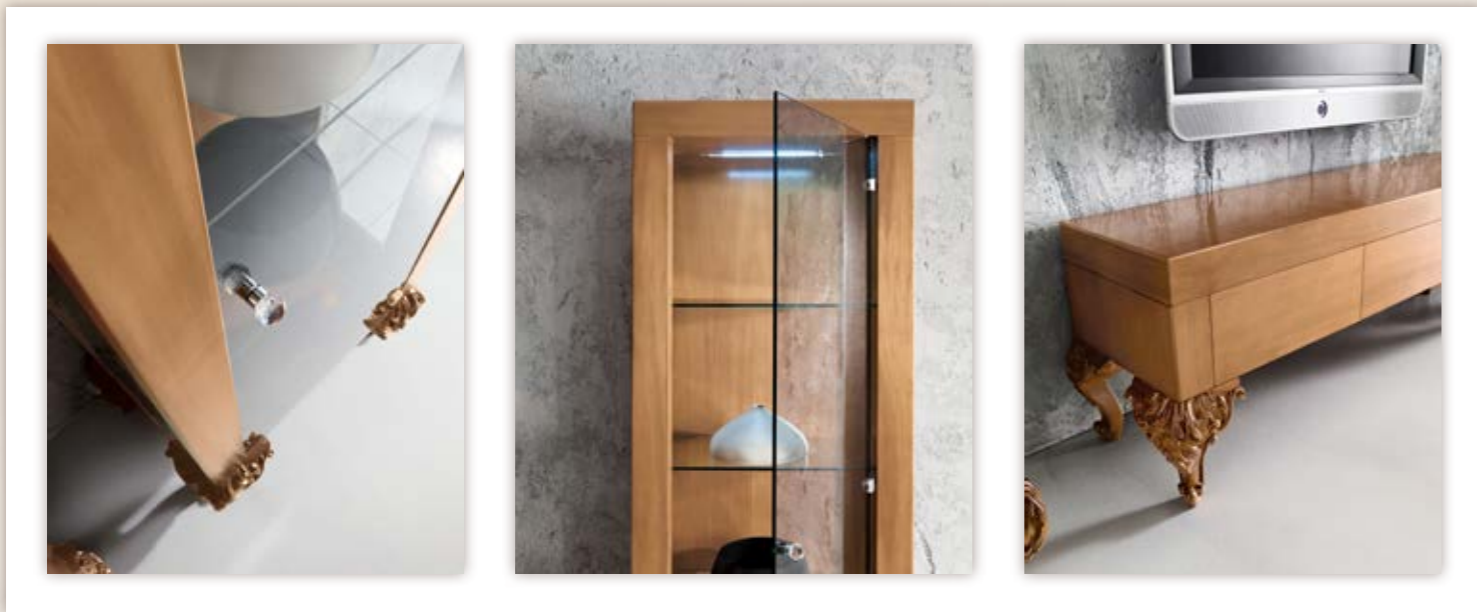

-tavolino da caffè-

Struttura di base  
noce laccato nero

CONTEMPORARY ATMOSPHERE  
for RESIDENTIAL and HOSPITALITY

Modenese Interiors tailor-made  
WALK-IN CLOSETS  
are exclusive rooms where  
distinguished taste and functionality  
intermingle effortlessly