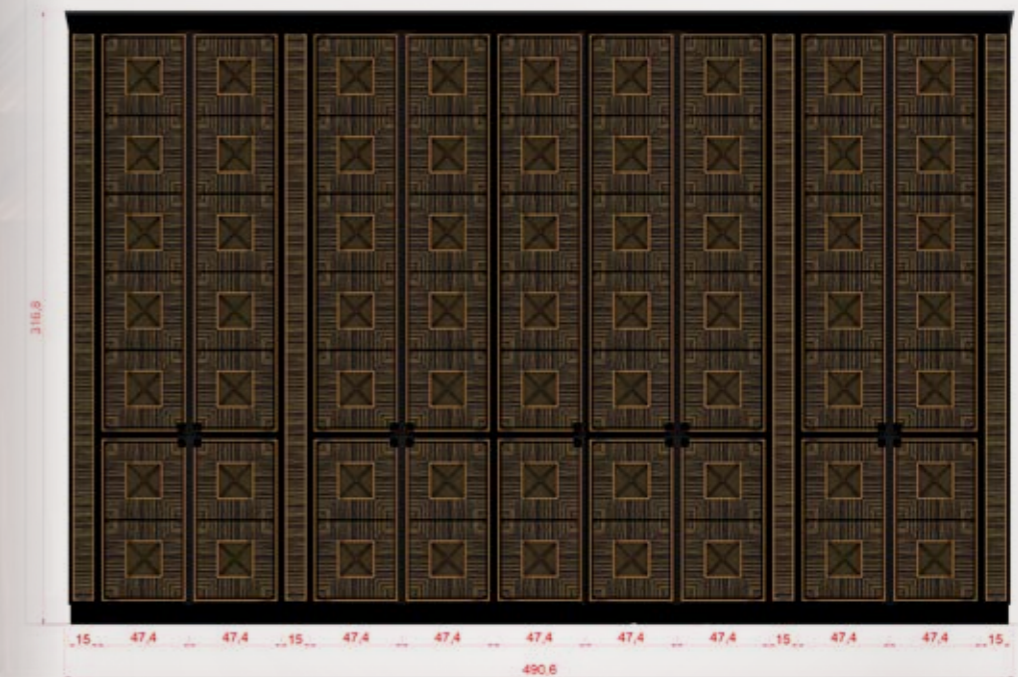

-tavolino da caffè-

Struttura di base  
noce laccato nero

CONTEMPORARY ATMOSPHERE  
for RESIDENTIAL and HOSPITALITY

Modenese Interiors tailor-made  
WALK-IN CLOSETS  
are exclusive rooms where  
distinguished taste and functionality  
intermingle effortlessly