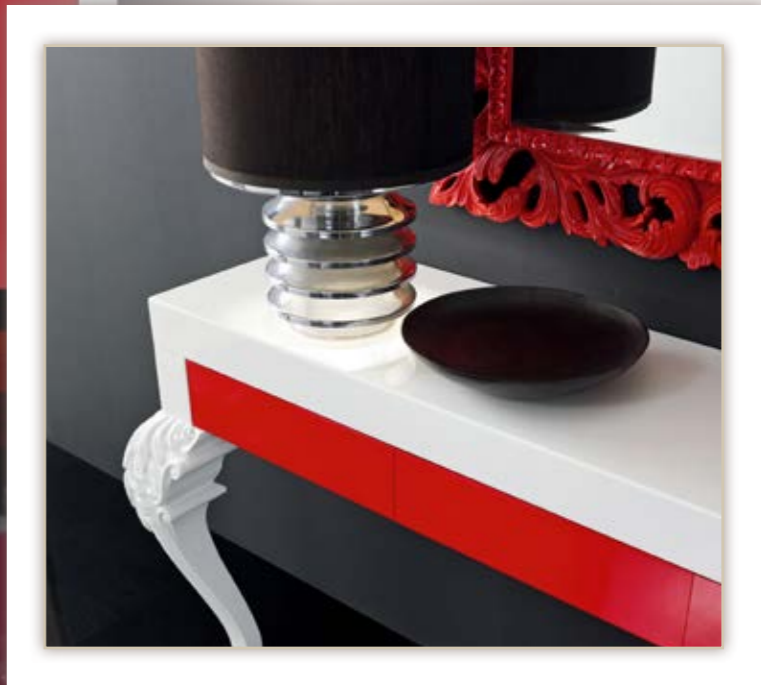

-tavolino da caffè-

Struttura di base  
noce laccato nero

CONTEMPORARY ATMOSPHERE  
for RESIDENTIAL and HOSPITALITY

Modenese Interiors tailor-made  
WALK-IN CLOSETS  
are exclusive rooms where  
distinguished taste and functionality  
intermingle effortlessly