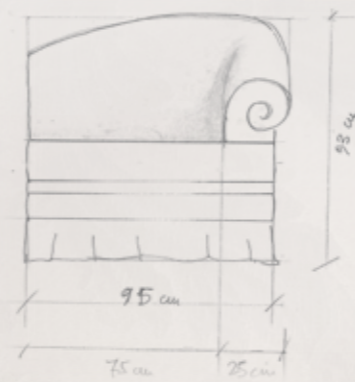

-tavolino da caffè-

Struttura di base  
noce laccato nero

CONTEMPORARY ATMOSPHERE  
for RESIDENTIAL and HOSPITALITY

Modenese Interiors tailor-made  
WALK-IN CLOSETS  
are exclusive rooms where  
distinguished taste and functionality  
intermingle effortlessly