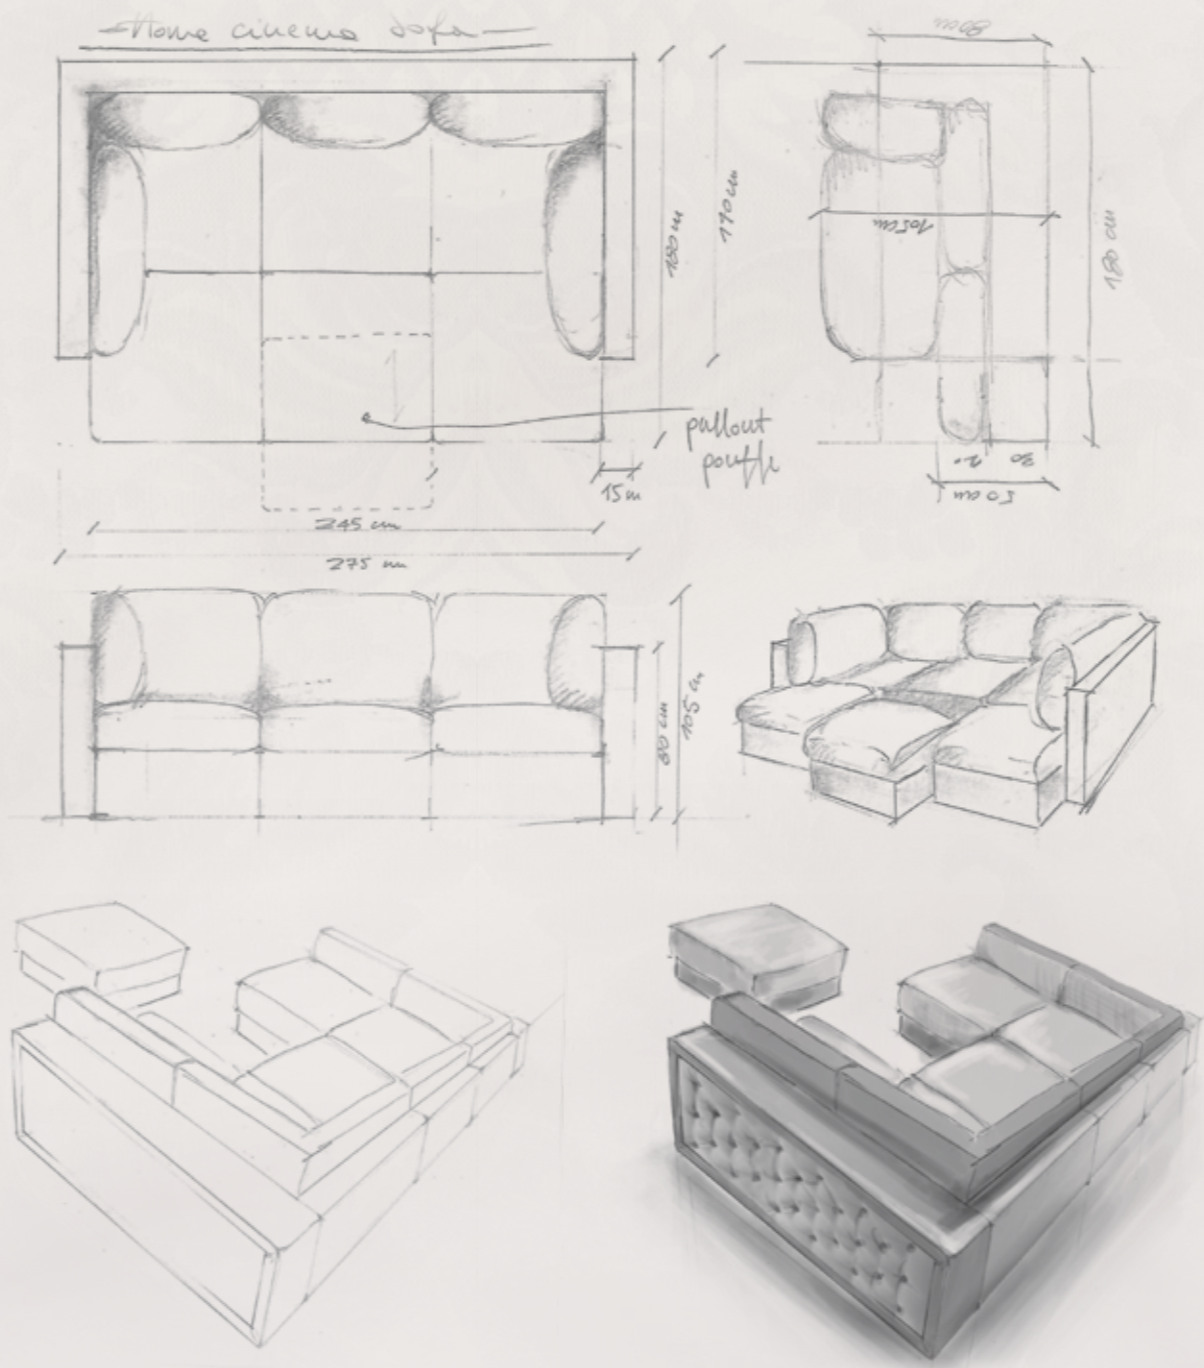

-tavolino da caffè-

Struttura di base  
noce laccato nero

CONTEMPORARY ATMOSPHERE  
for RESIDENTIAL and HOSPITALITY

Modenese Interiors tailor-made  
WALK-IN CLOSETS  
are exclusive rooms where  
distinguished taste and functionality  
intermingle effortlessly