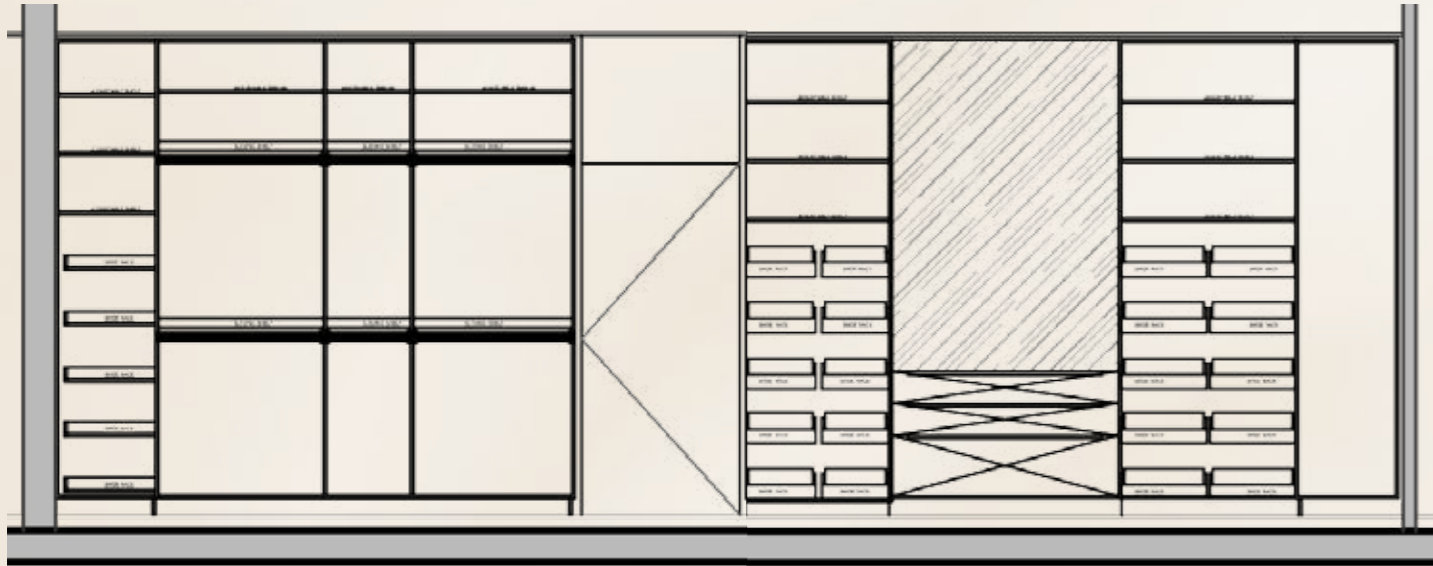

-tavolino da caffè-

Struttura di base  
noce laccato nero

CONTEMPORARY ATMOSPHERE  
for RESIDENTIAL and HOSPITALITY

Modenese Interiors tailor-made  
WALK-IN CLOSETS  
are exclusive rooms where  
distinguished taste and functionality  
intermingle effortlessly