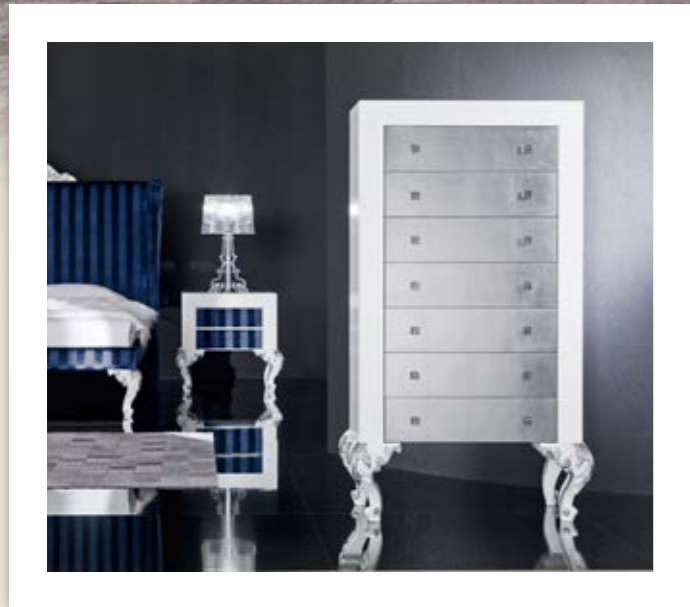

-tavolino da caffè-

Struttura di base  
noce laccato nero

CONTEMPORARY ATMOSPHERE  
for RESIDENTIAL and HOSPITALITY

Modenese Interiors tailor-made  
WALK-IN CLOSETS  
are exclusive rooms where  
distinguished taste and functionality  
intermingle effortlessly