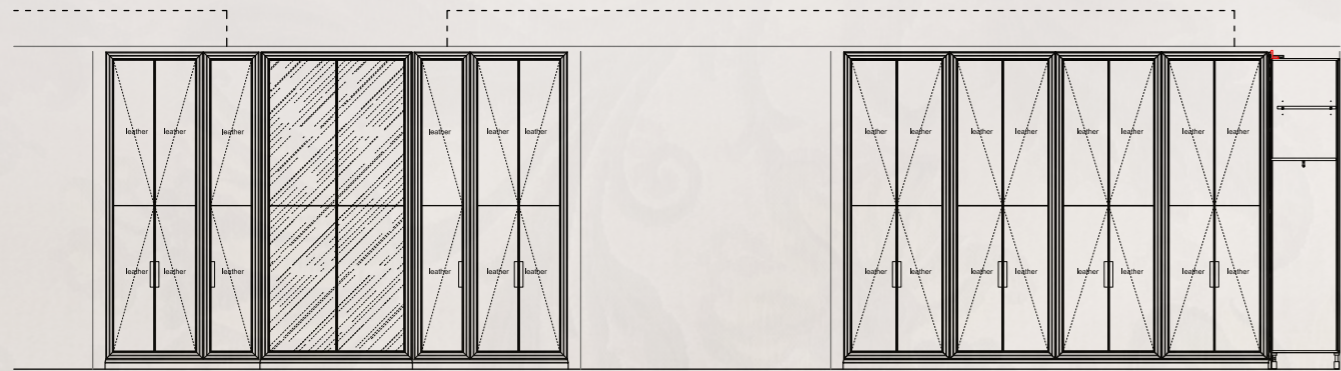

-tavolino da caffè-

Struttura di base  
noce laccato nero

CONTEMPORARY ATMOSPHERE  
for RESIDENTIAL and HOSPITALITY

Modenese Interiors tailor-made  
WALK-IN CLOSETS  
are exclusive rooms where  
distinguished taste and functionality  
intermingle effortlessly