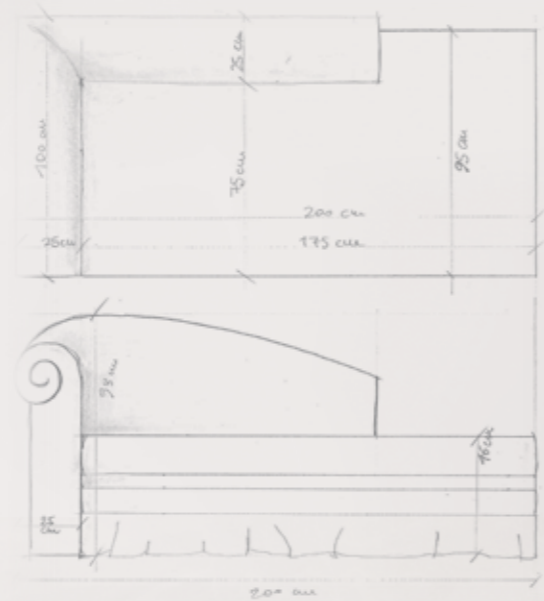

-tavolino da caffè-

Struttura di base  
noce laccato nero

CONTEMPORARY ATMOSPHERE  
for RESIDENTIAL and HOSPITALITY

Modenese Interiors tailor-made  
WALK-IN CLOSETS  
are exclusive rooms where  
distinguished taste and functionality  
intermingle effortlessly