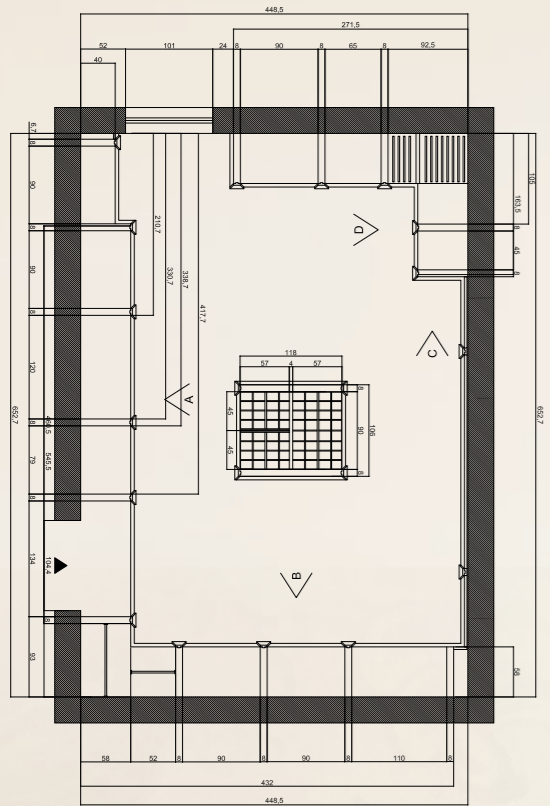

-tavolino da caffè-

Struttura di base  
noce laccato nero

CONTEMPORARY ATMOSPHERE  
for RESIDENTIAL and HOSPITALITY

Modenese Interiors tailor-made  
WALK-IN CLOSETS  
are exclusive rooms where  
distinguished taste and functionality  
intermingle effortlessly