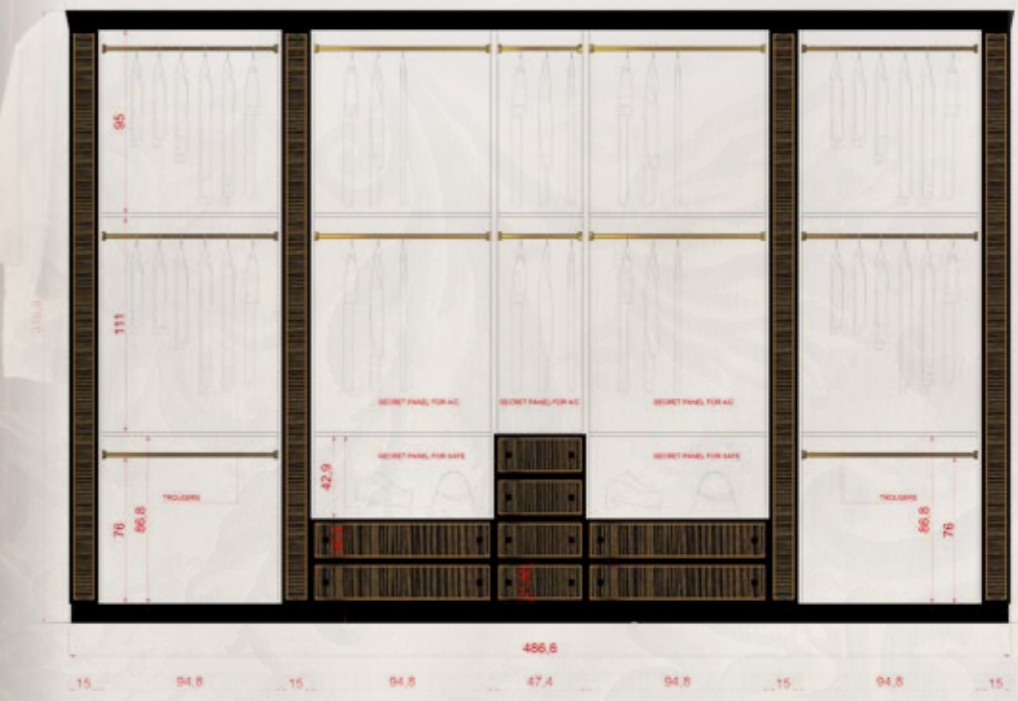

-tavolino da caffè-

Struttura di base  
noce laccato nero

CONTEMPORARY ATMOSPHERE  
for RESIDENTIAL and HOSPITALITY

Modenese Interiors tailor-made  
WALK-IN CLOSETS  
are exclusive rooms where  
distinguished taste and functionality  
intermingle effortlessly