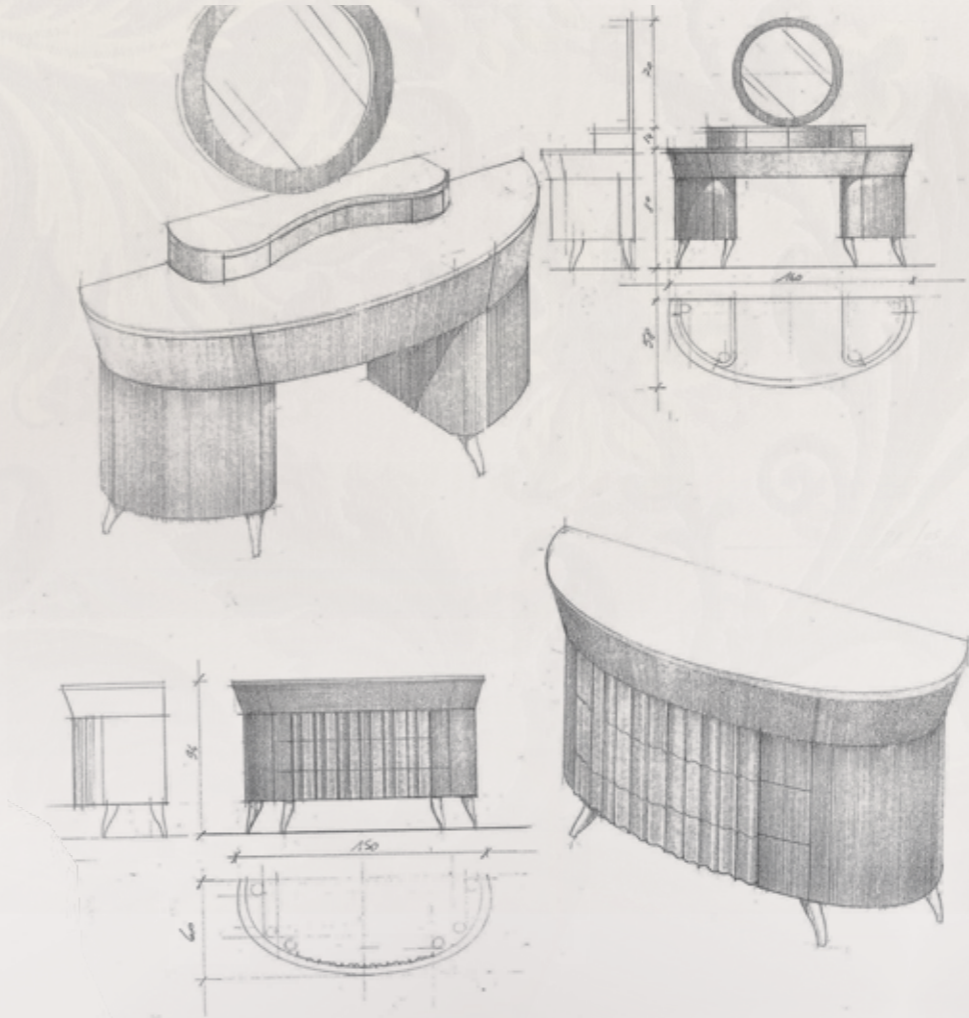

-tavolino da caffè-

Struttura di base  
noce laccato nero

CONTEMPORARY ATMOSPHERE  
for RESIDENTIAL and HOSPITALITY

Modenese Interiors tailor-made  
WALK-IN CLOSETS  
are exclusive rooms where  
distinguished taste and functionality  
intermingle effortlessly