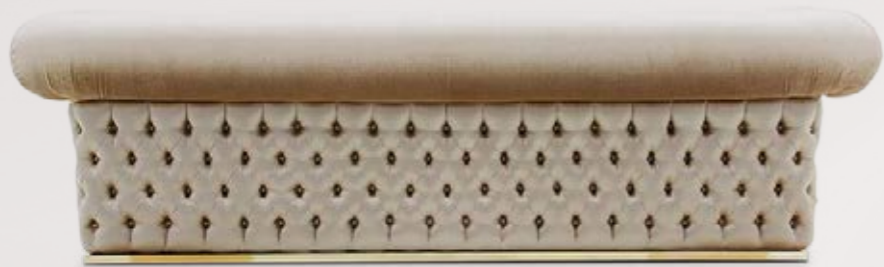

-tavolino da caffè-

Struttura di base  
noce laccato nero

CONTEMPORARY ATMOSPHERE  
for RESIDENTIAL and HOSPITALITY

Modenese Interiors tailor-made  
WALK-IN CLOSETS  
are exclusive rooms where  
distinguished taste and functionality  
intermingle effortlessly