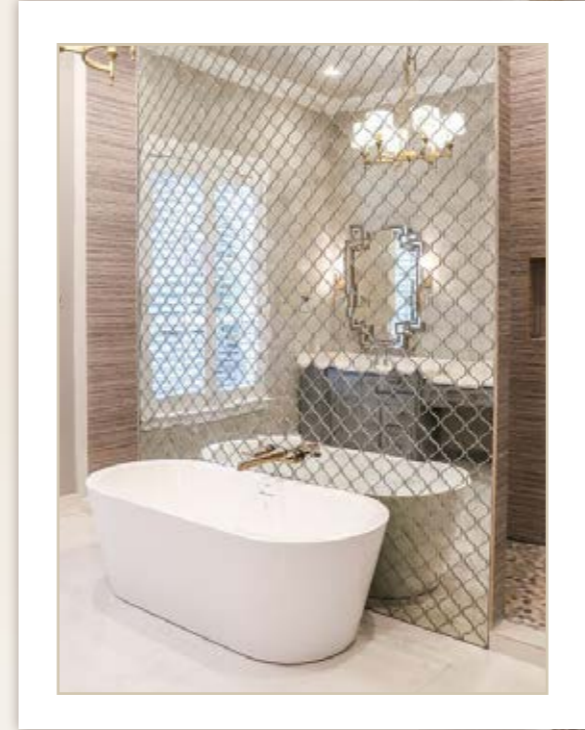

-tavolino da caffè-

Struttura di base  
noce laccato nero

CONTEMPORARY ATMOSPHERE  
for RESIDENTIAL and HOSPITALITY

Modenese Interiors tailor-made  
WALK-IN CLOSETS  
are exclusive rooms where  
distinguished taste and functionality  
intermingle effortlessly

Full solution  
for your VANITY  
and BEAUTY

Our team guarantees an absolute professionalism and the highest competence in  
**RESIDENTIAL PROJECTS**  
Fall into the reverie... and let us make it true!