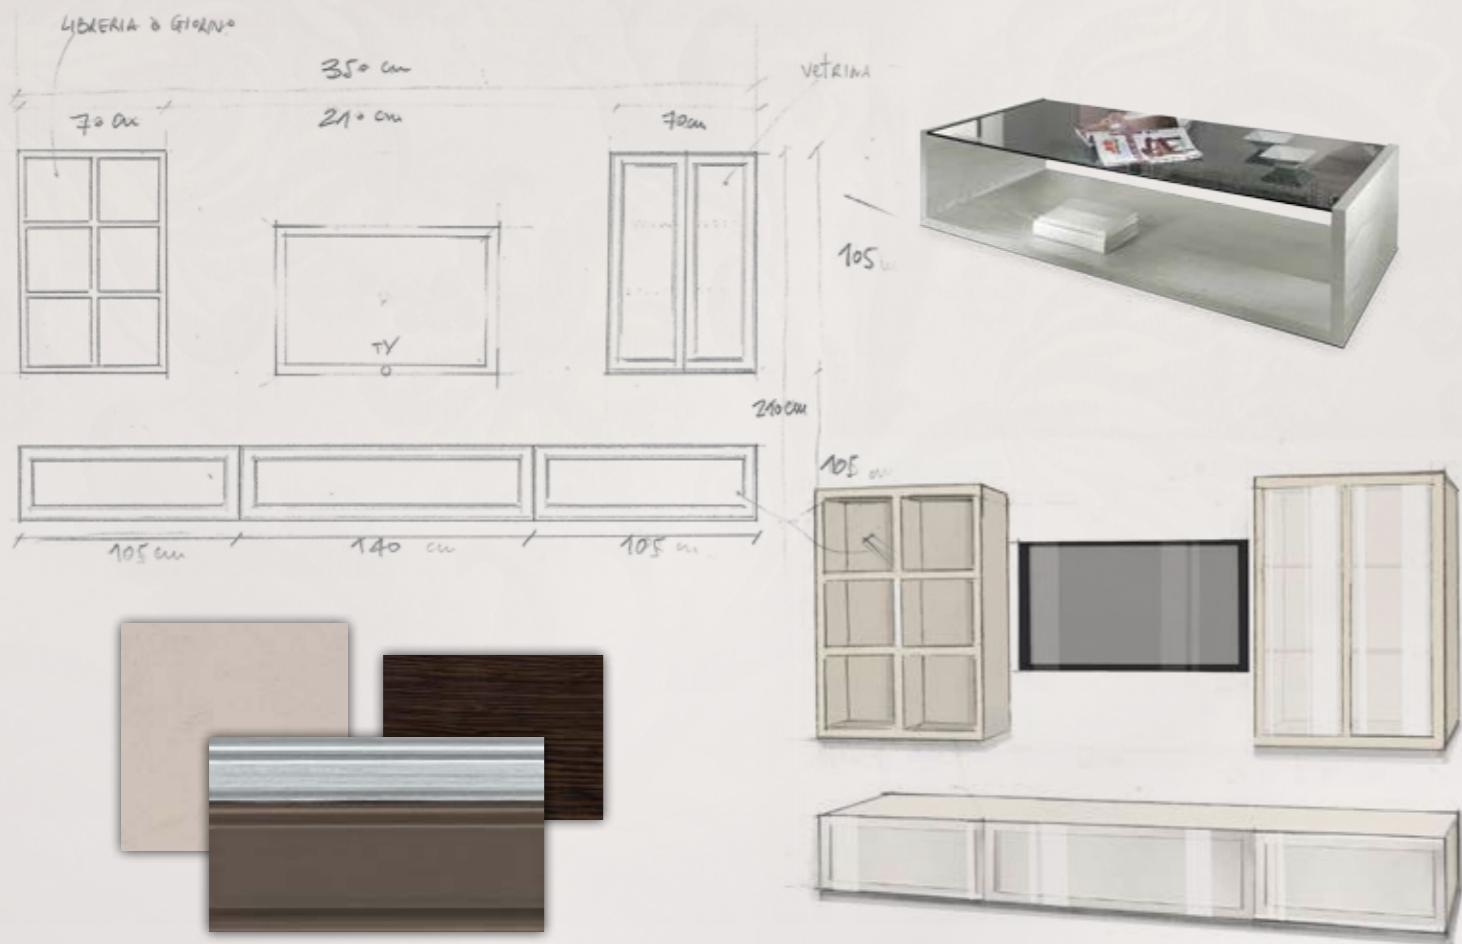

-tavolino da caffè-

Struttura di base  
noce laccato nero

CONTEMPORARY ATMOSPHERE  
for RESIDENTIAL and HOSPITALITY

Modenese Interiors tailor-made  
WALK-IN CLOSETS  
are exclusive rooms where  
distinguished taste and functionality  
intermingle effortlessly