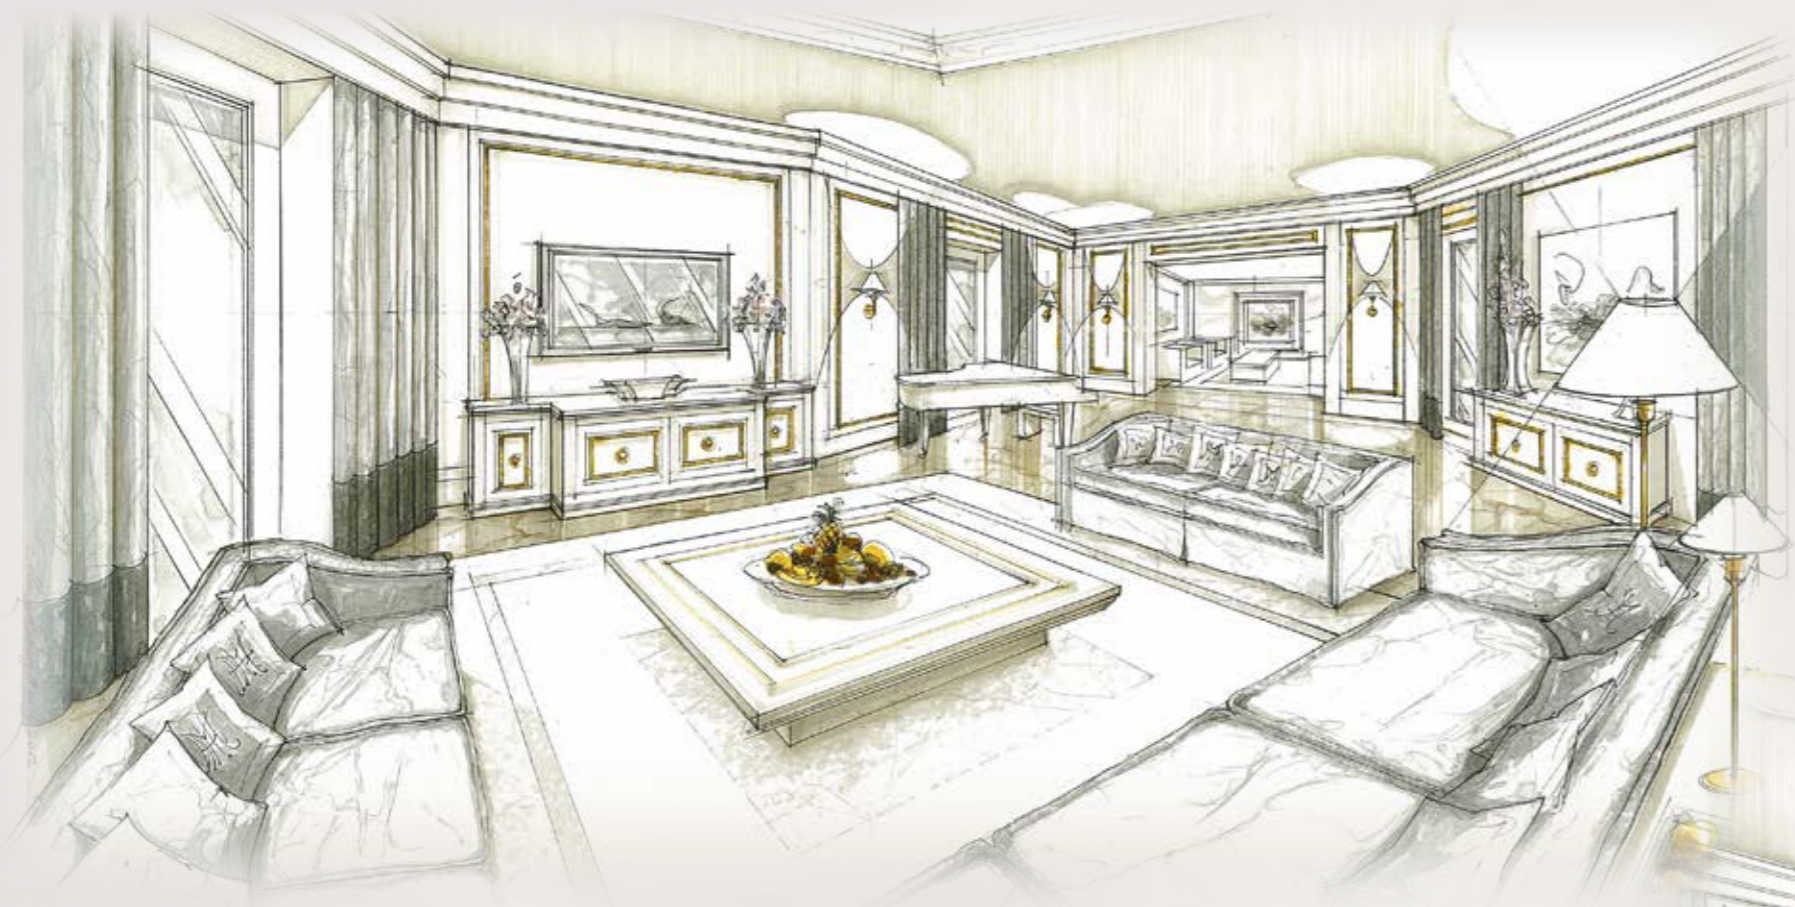

**veronnesi**  
authentic italian craftsmanship

BESPOKE  
CONTEMPORARY  
INTERIORS

Welcome to the stylish  
CONTEMPORARY BESPOKE INTERIORS

FULL CUSTOMIZED  
CONTEMPORARY FURNITURE

From SITE MEASUREMENT  
to tailor-made LAYOUT ADVISORY,  
our in-house designers  
will customize your interiors

-tavolino da caffè-

Struttura di base  
noce laccato nero

CONTEMPORARY ATMOSPHERE  
for RESIDENTIAL and HOSPITALITY

Modenese Interiors tailor-made  
WALK-IN CLOSETS  
are exclusive rooms where  
distinguished taste and functionality  
intermingle effortlessly