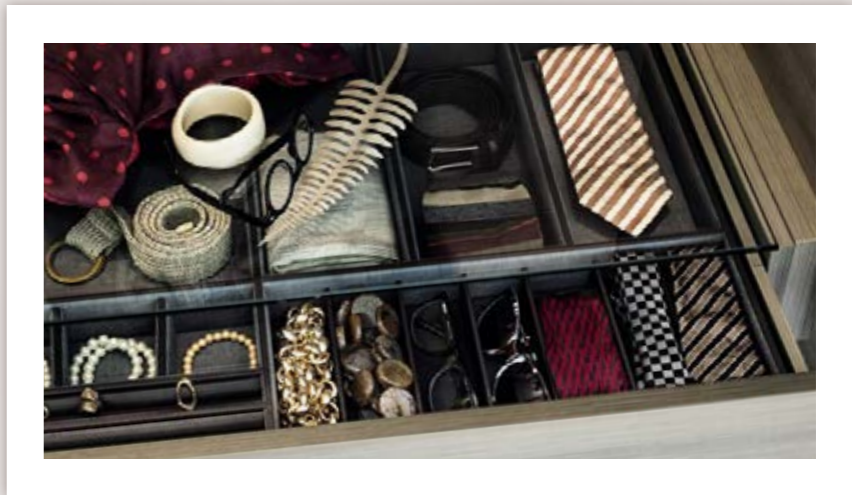

-tavolino da caffè-

Struttura di base  
noce laccato nero

CONTEMPORARY ATMOSPHERE  
for RESIDENTIAL and HOSPITALITY

Modenese Interiors tailor-made  
WALK-IN CLOSETS  
are exclusive rooms where  
distinguished taste and functionality  
intermingle effortlessly