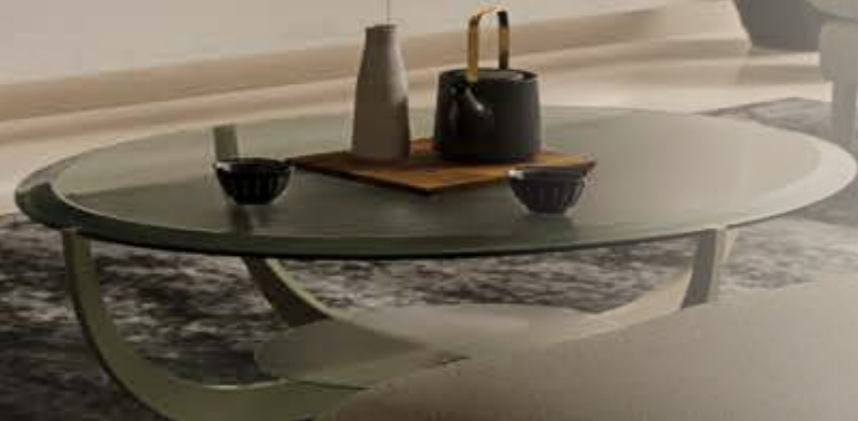

-tavolino da caffè-

Struttura di base  
noce laccato nero

CONTEMPORARY ATMOSPHERE  
for RESIDENTIAL and HOSPITALITY

Modenese Interiors tailor-made  
WALK-IN CLOSETS  
are exclusive rooms where  
distinguished taste and functionality  
intermingle effortlessly