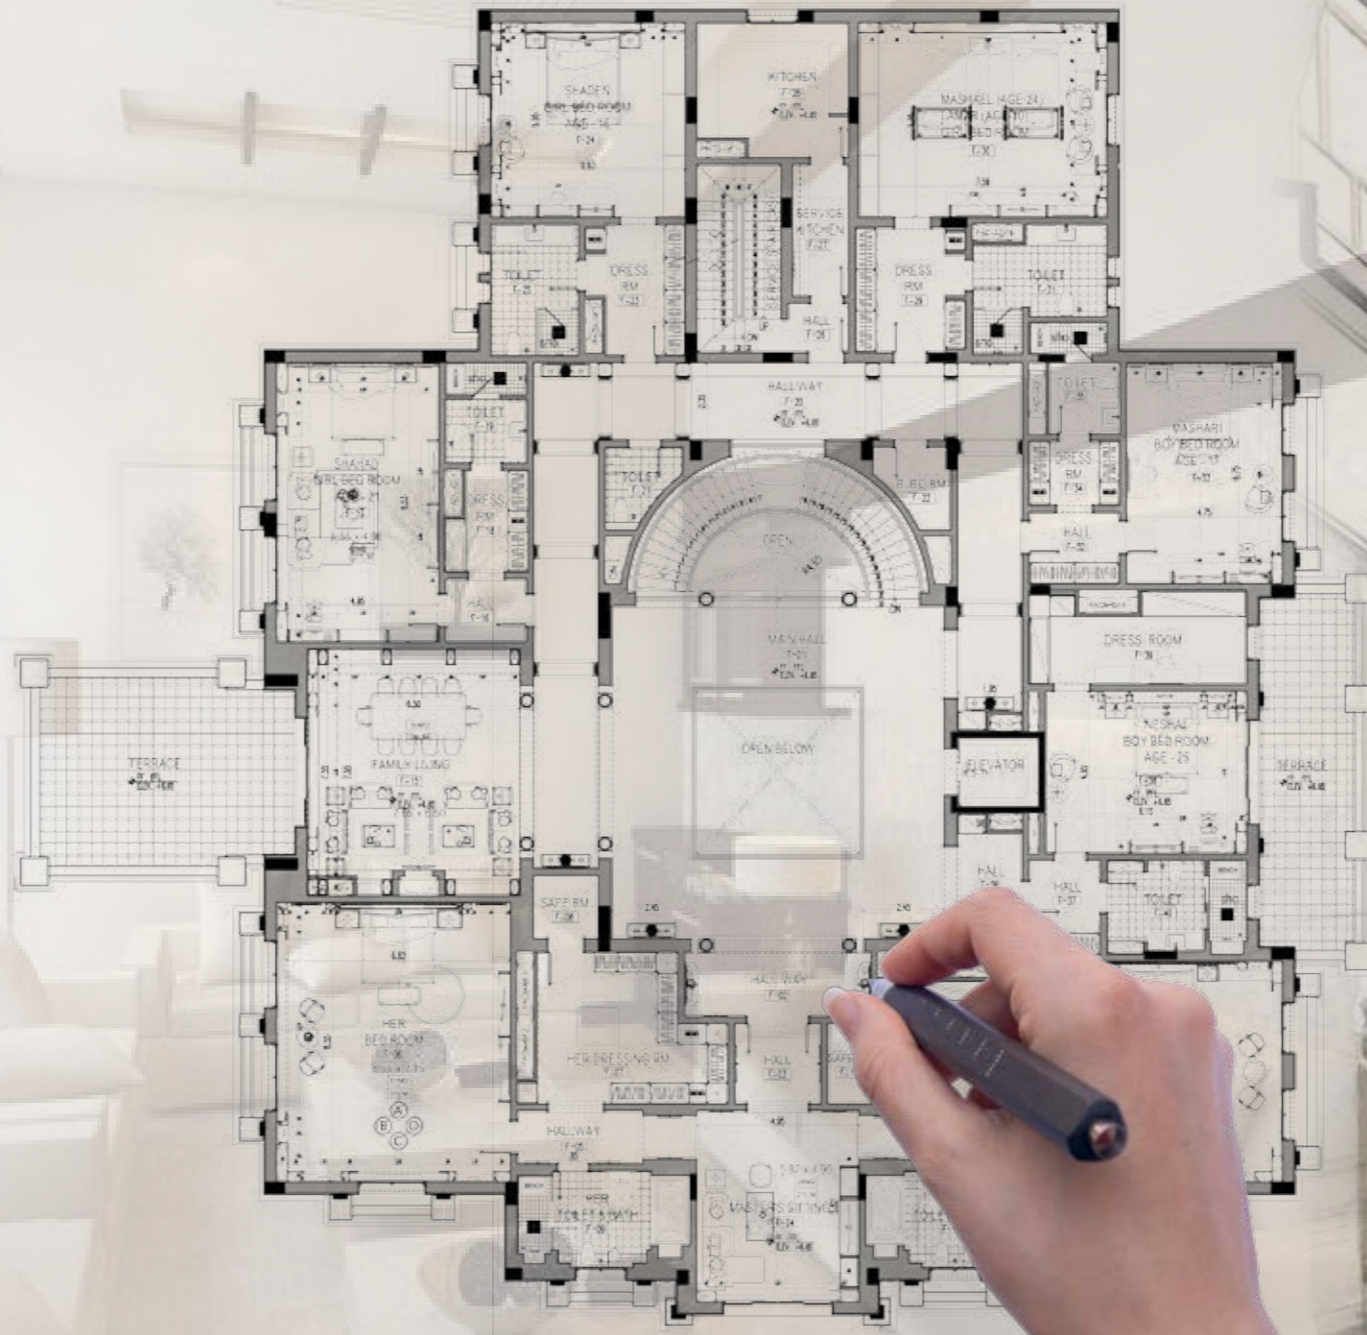

**veronnesi**  
authentic italian craftsmanship

BESPOKE  
CONTEMPORARY  
INTERIORS

Welcome to the stylish  
CONTEMPORARY BESPOKE INTERIORS

FULL CUSTOMIZED  
CONTEMPORARY FURNITURE

From SITE MEASUREMENT  
to tailor-made LAYOUT ADVISORY,  
our in-house designers  
will customize your interiors

-tavolino da caffè-

Struttura di base  
noce laccato nero

CONTEMPORARY ATMOSPHERE  
for RESIDENTIAL and HOSPITALITY

Modenese Interiors tailor-made  
WALK-IN CLOSETS  
are exclusive rooms where  
distinguished taste and functionality  
intermingle effortlessly