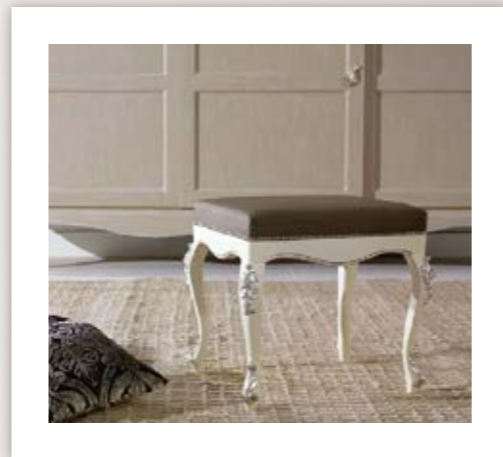

-tavolino da caffè-

Struttura di base  
noce laccato nero

CONTEMPORARY ATMOSPHERE  
for RESIDENTIAL and HOSPITALITY

Modenese Interiors tailor-made  
WALK-IN CLOSETS  
are exclusive rooms where  
distinguished taste and functionality  
intermingle effortlessly