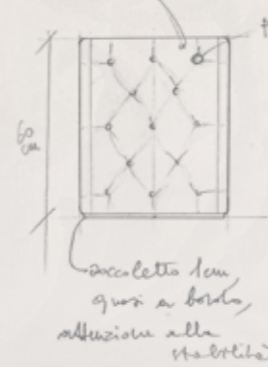

-tavolino da caffè-

Struttura di base  
noce laccato nero

CONTEMPORARY ATMOSPHERE  
for RESIDENTIAL and HOSPITALITY

Modenese Interiors tailor-made  
WALK-IN CLOSETS  
are exclusive rooms where  
distinguished taste and functionality  
intermingle effortlessly