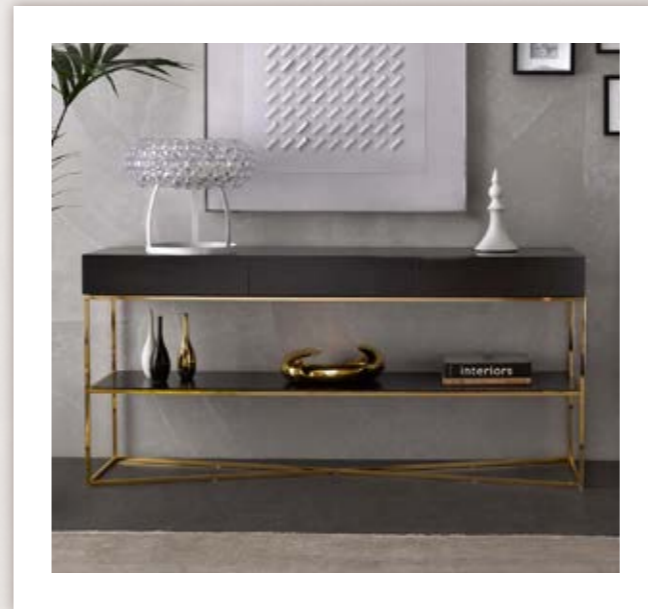

-tavolino da caffè-

Struttura di base  
noce laccato nero

CONTEMPORARY ATMOSPHERE  
for RESIDENTIAL and HOSPITALITY

Modenese Interiors tailor-made  
WALK-IN CLOSETS  
are exclusive rooms where  
distinguished taste and functionality  
intermingle effortlessly