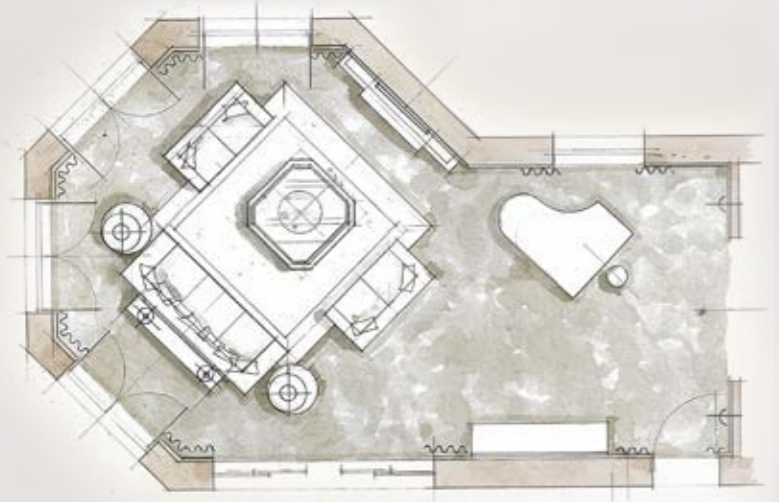

FULL CUSTOMIZED
CONTEMPORARY FURNITURE